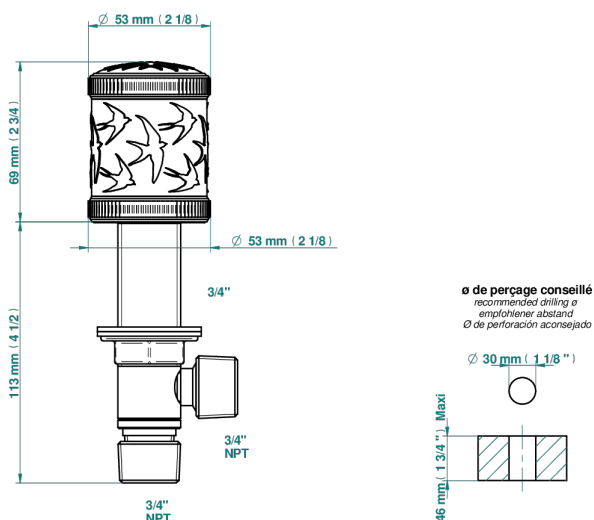

HIRONDELLES GOLD STAMPED

A4L-36

Rim mounted 3/4" valve

75816

18/04/2024

CHARACTERISTIC

- Hironnelles Gold stamped
- Rim mounted 3/4" valve

AVAILABLE FINITIONS