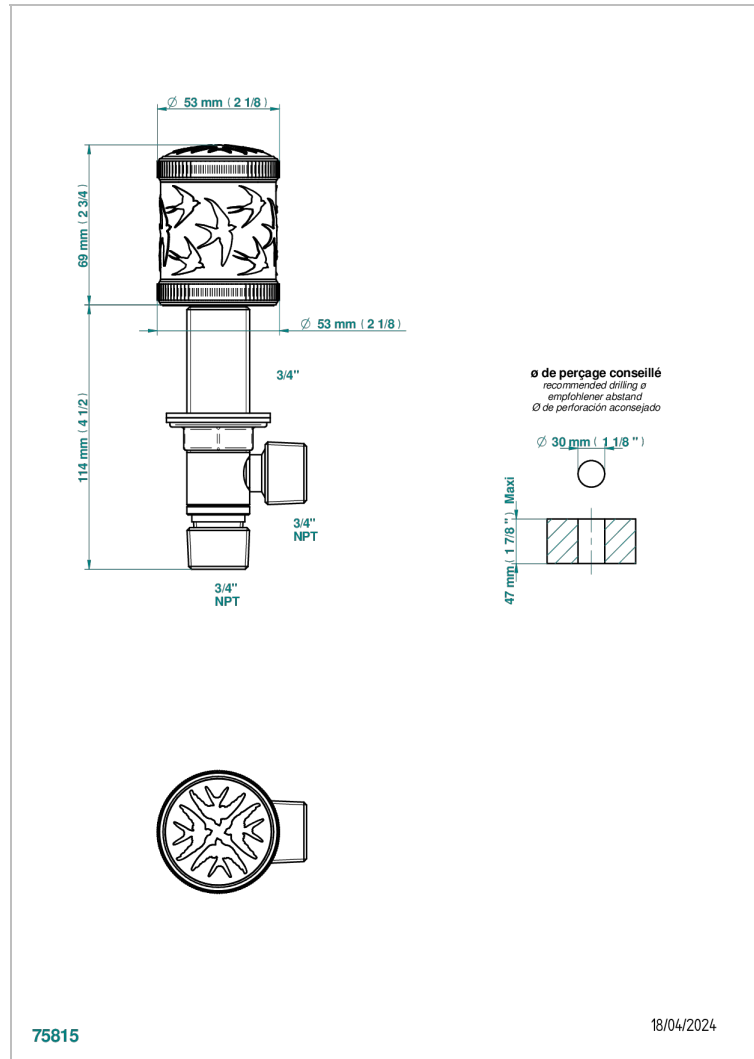

# HIRONDELLES PLATINUM STAMPED

A4K-36/US

3/4" deck valve with trim