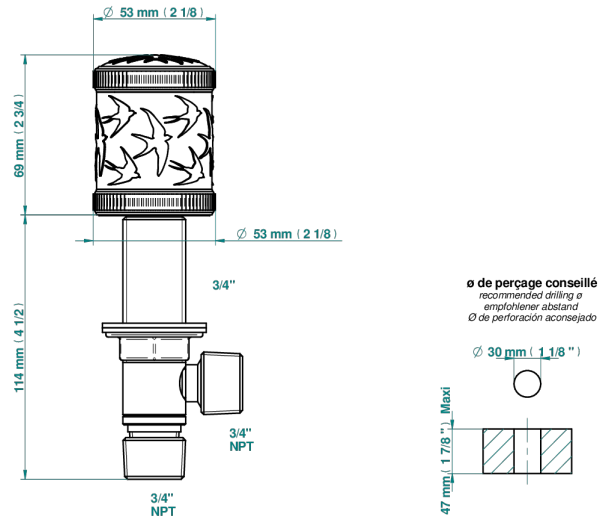

# HIRONDELLES PLATINUM STAMPED

A4K-36

Rim mounted 3/4" valve

75815

18/04/2024

## CHARACTERISTIC

- Hirondelles Platinum stamped
- Rim mounted 3/4" valve