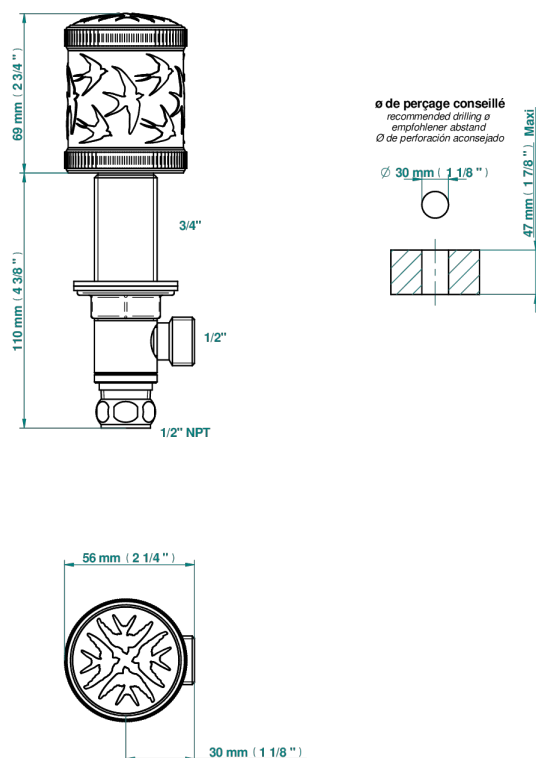

HIRONDELLES PLATINUM STAMPED

A4K-35/US

1/2" deck valve with trim for lavatory

75812

05/02/2021

CHARACTERISTIC

- Hironnelles Platinum stamped
- 1/2" deck valve with trim for lavatory

AVAILABLE FINITIONS