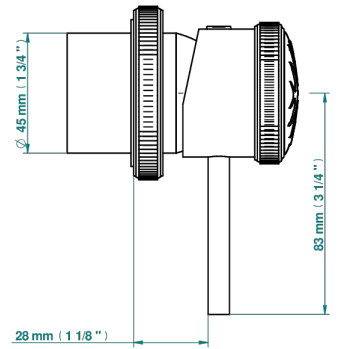

HIRONDELLES GOLD STAMPED

A4L-6540RB

Trim only for wall mixer on rosette

THG®
PARIS

Compatible with

6540A
6540A/W

6540A/US