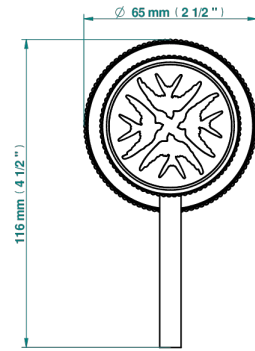

HIRONDELLES GOLD STAMPED

A4L-6540RB

Trim only for wall mixer on rosette

THG®
PARIS

Compatible with

6540A
6540A/W

6540A/US