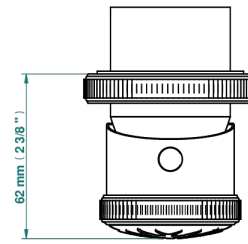

HIRONDELLES GOLD STAMPED

A4L-6540RB

Trim only for wall mixer on rosette

THG®
PARIS

Compatible with

6540A
6540A/W

6540A/US