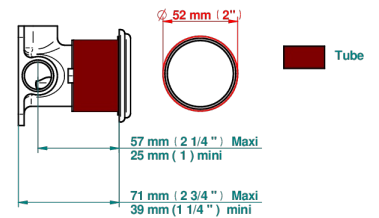

Tube

75801

03/02/2021

CHARACTERISTIC

- Hironnelles Gold stamped
- Trim only for wall mixer on rosette

RELATED SKU'S

- Ref. G00-6540A/US Built-in part for wall mounted flush fit shower mixer 2 inlets 1/2" -1 outlet 1/2" -US model

AVAILABLE FINITIONS

Black ceram - D30
Blush PVD - H62
Brass color PVD - H49
Brown bronze color PVD - F33
Chrome polished - A02
Copper antique matt, coated - H07

Gold color PVD - H52
Gold mat - F07
Gold polished - F01
Graphite PVD - H64
Light coated bronze - D01
Matt Umber PVD - H67

Matt blush PVD - H60
Matt brass color PVD - H50
Matt brown bronze color PVD - F34
Matt chrome (American satin) - C02
Matt gold color PVD - H53
Matt graphite PVD - H65

Matt nickel (American satin) - C01
Matt nickel color PVD - H56
Nickel antique / Sovereign - H28
Nickel color PVD - H55
Nickel polished - B01
Soft gold - F30

Soft matt gold - F31
Umber PVD - H66