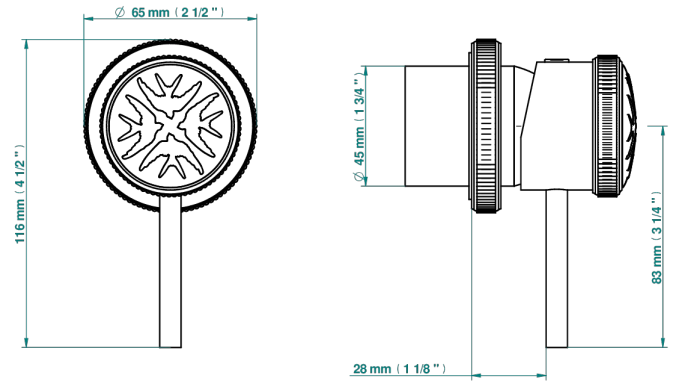

HIRONDELLES GOLD STAMPED

A4L-6540RB

Trim only for wall mixer on rosette

THG®
PARIS

Compatible with

6540A
6540A/W

6540A/US