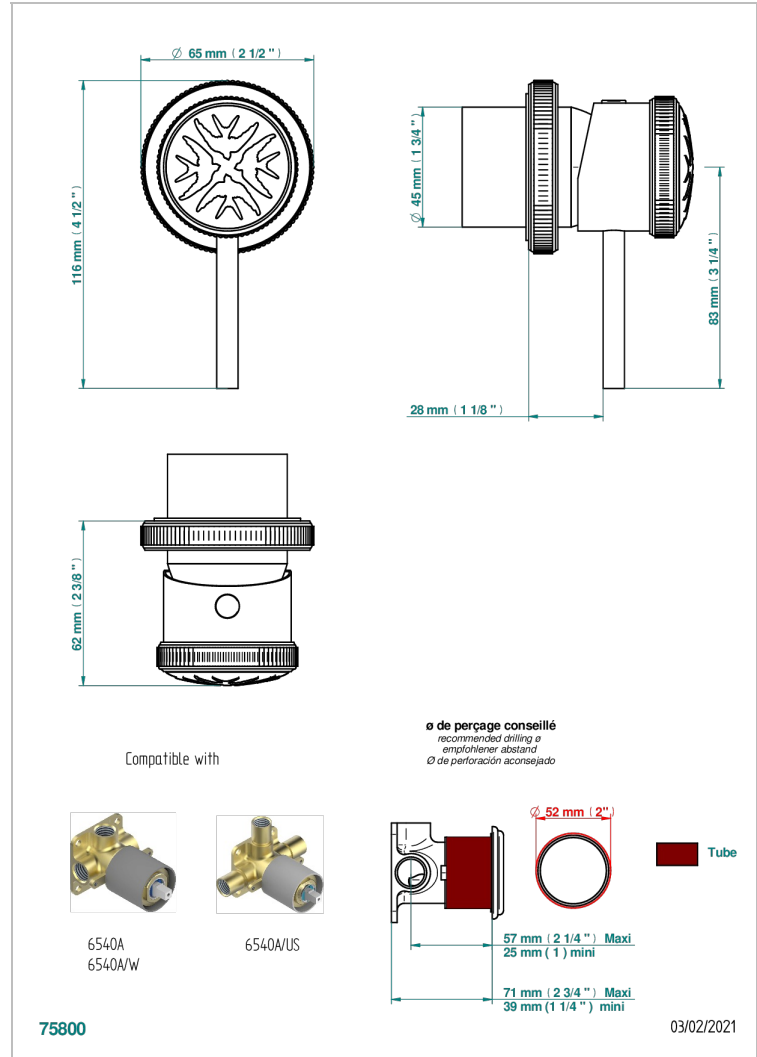

# HIRONDELLES PLATINUM STAMPED

A4K-6540RB

Trim only for wall mixer on rosette

## CHARACTERISTIC

- Hironnelles Platinum stamped
- Trim only for wall mixer on rosette

## RELATED SKU'S

- Ref. G00-6540A/US Built-in part for wall mounted flush fit shower mixer 2 inlets 1/2" -1 outlet 1/2" -US model