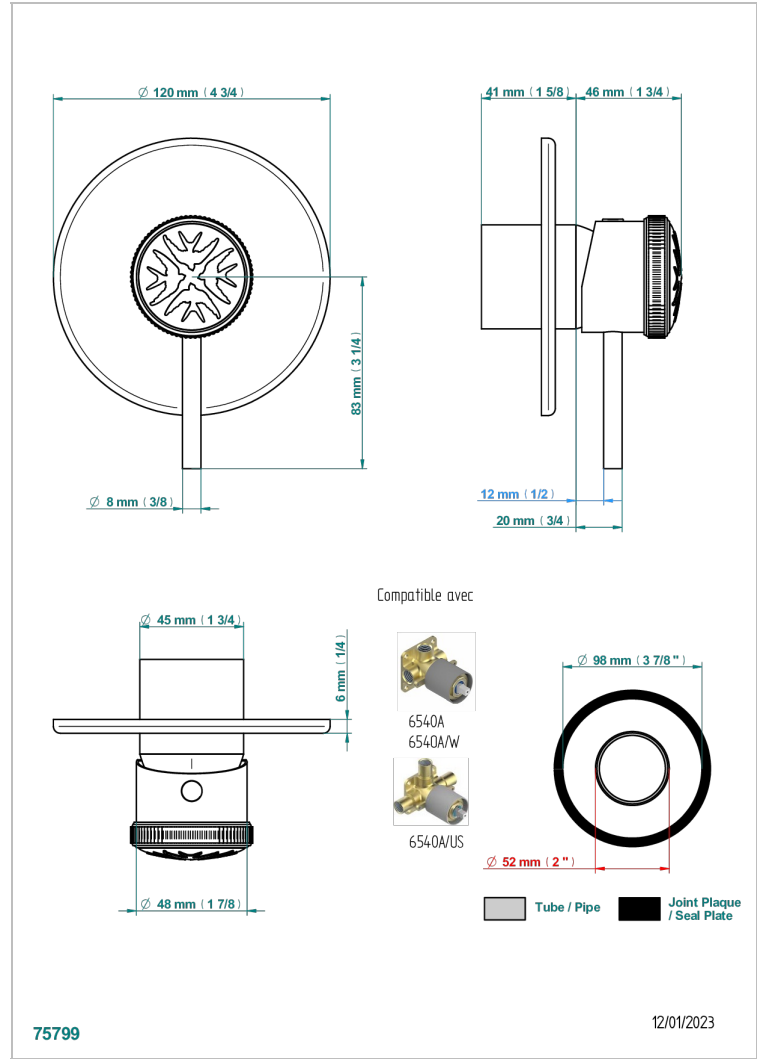

HIRONDELLES GOLD STAMPED

A4L-6540B

Wall shower mixer trim

THG[®]
PARIS

CHARACTERISTIC

- Hironnelles Gold stamped
- Wall shower mixer trim

RELATED SKU'S

- Ref. G00-6540A/US Built-in part for wall mounted flush fit shower mixer 2 inlets 1/2" -1 outlet 1/2" -US model