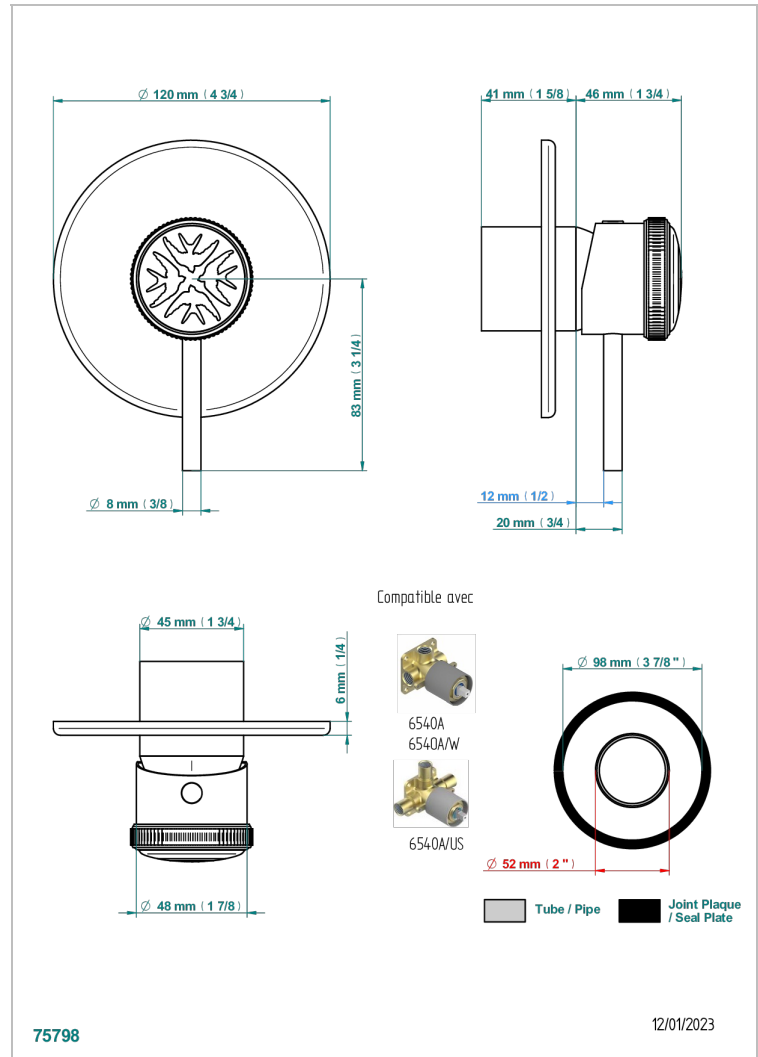

# HIRONDELLES PLATINUM STAMPED

A4K-6540B

Wall shower mixer trim

THG<sup>®</sup>  
PARIS

## CHARACTERISTIC

- Hironnelles Platinum stamped
- Wall shower mixer trim

## RELATED SKU'S

- Ref. G00-6540A/US Built-in part for wall mounted flush fit shower mixer 2 inlets 1/2" -1 outlet 1/2" -US model