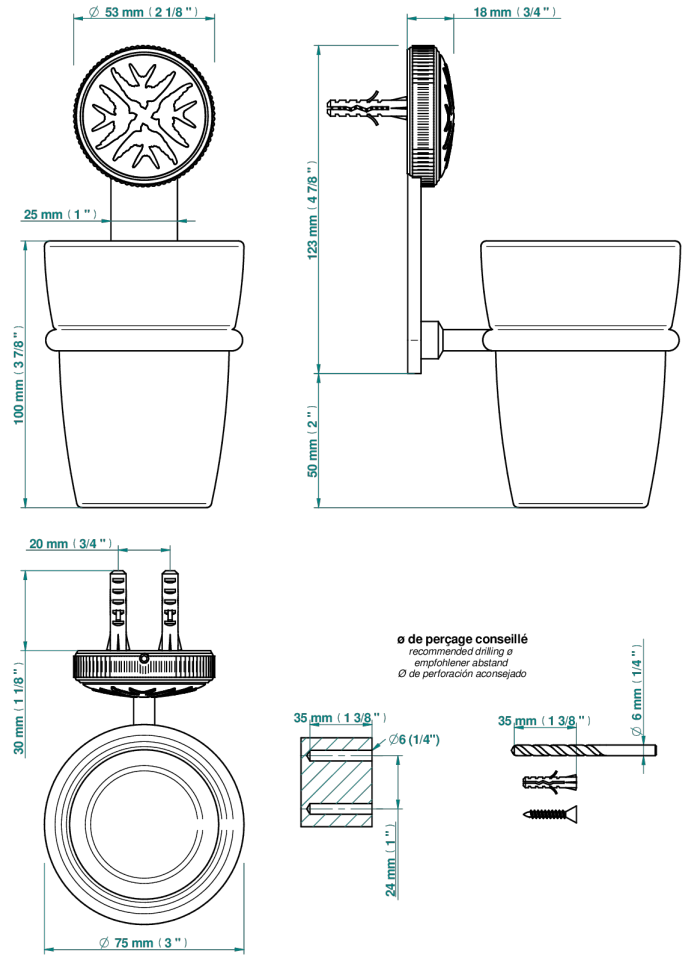

# HIRONDELLES GOLD STAMPED

A4L-536

Tumbler holder, wall mounted

75792

03/02/2021

## CHARACTERISTIC

- Hironnelles Gold stamped
- Tumbler holder, wall mounted