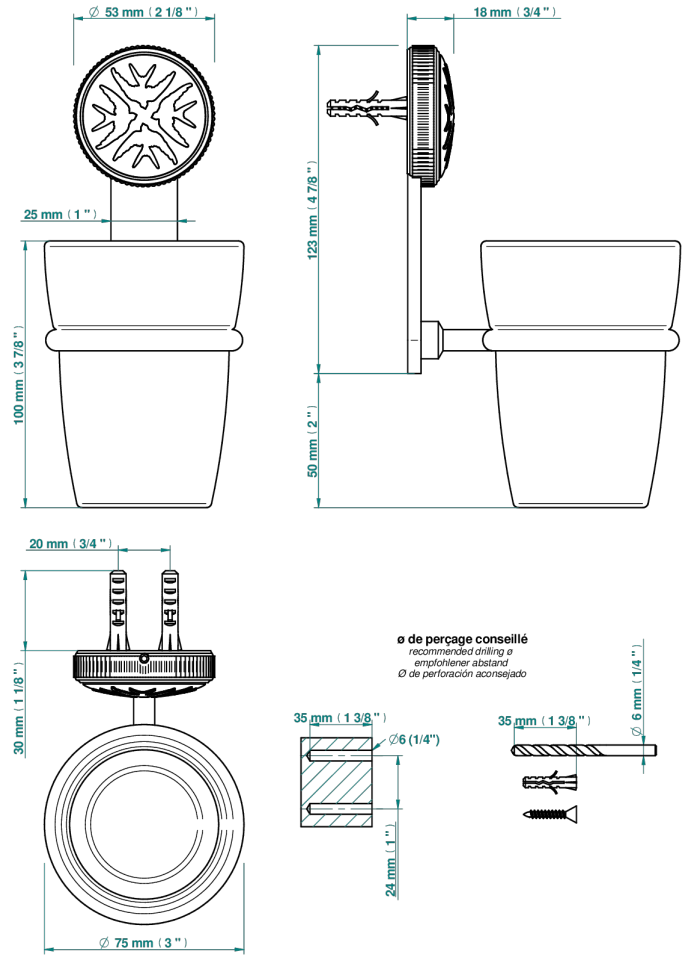

# HIRONDELLES GOLD STAMPED

A4L-536

Wall mounted glass tumbler and holder

75792

03/02/2021

## CHARACTERISTIC

- Hirondelles Gold stamped
- Wall mounted glass tumbler and holder