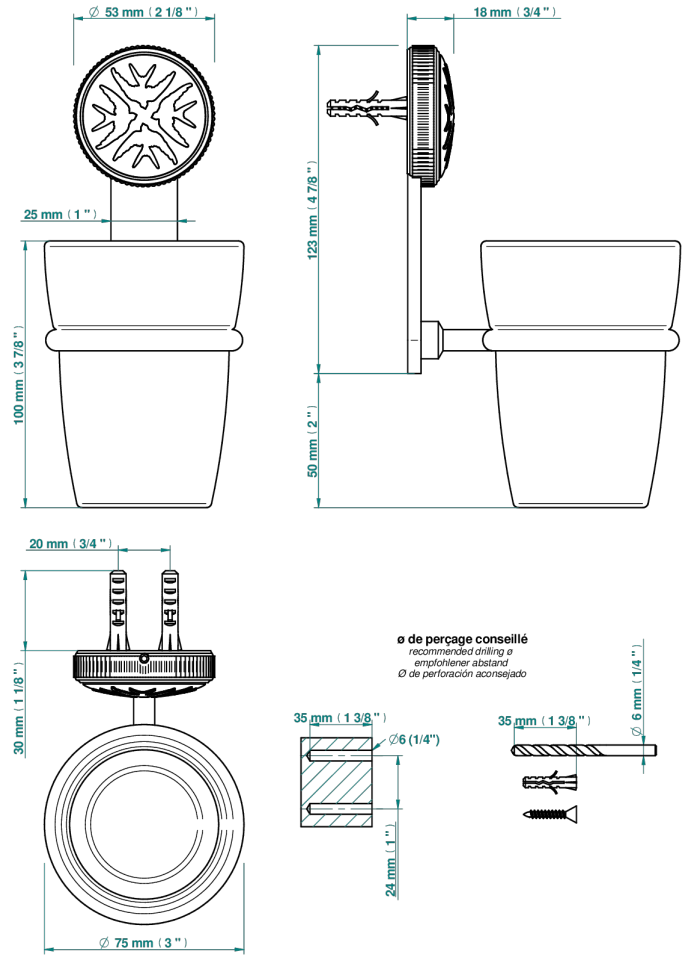

# HIRONDELLES GOLD STAMPED

A4L-536

Wall mounted glass tumbler and holder

75792

03/02/2021

## CHARACTERISTIC

- Hironnelles Gold stamped
- Wall mounted glass tumbler and holder