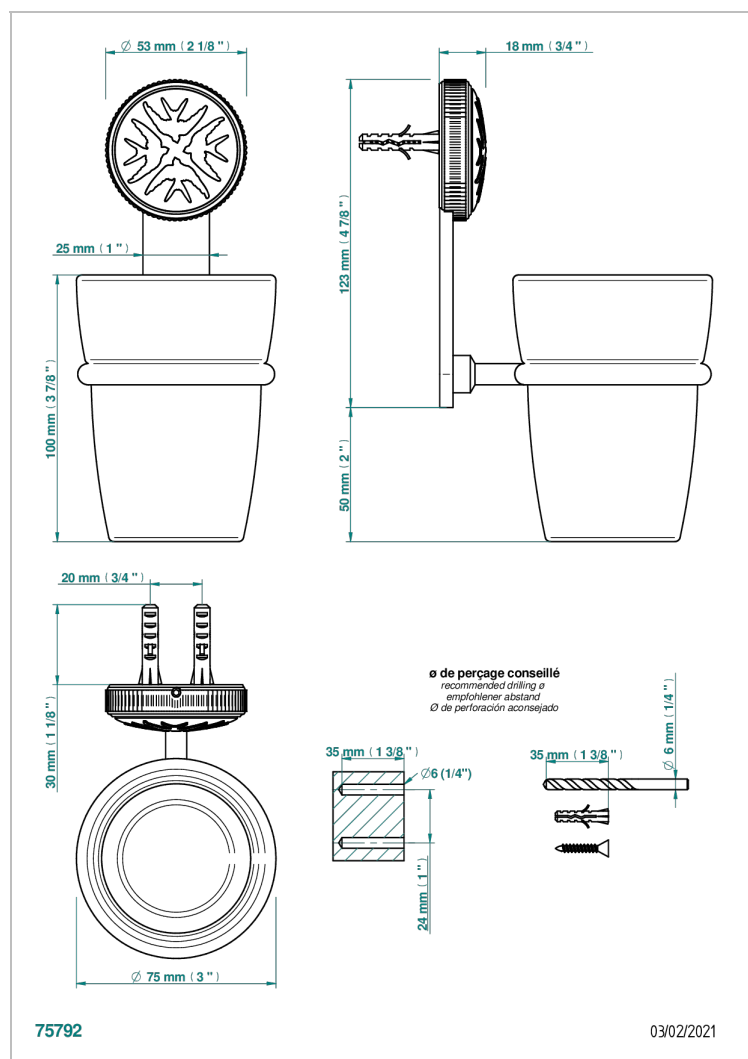

HIRONDELLES PLATINUM STAMPED

A4K-536

Wall mounted glass tumbler and holder

CHARACTERISTIC

- Hirondelles Platinum stamped
- Wall mounted glass tumbler and holder

AVAILABLE FINITIONS

Antique nickel - H28
Black ceram - D30
Blush PVD - H62
Brass color PVD - H49
Brown bronze color PVD - F33
Gold color PVD - H52