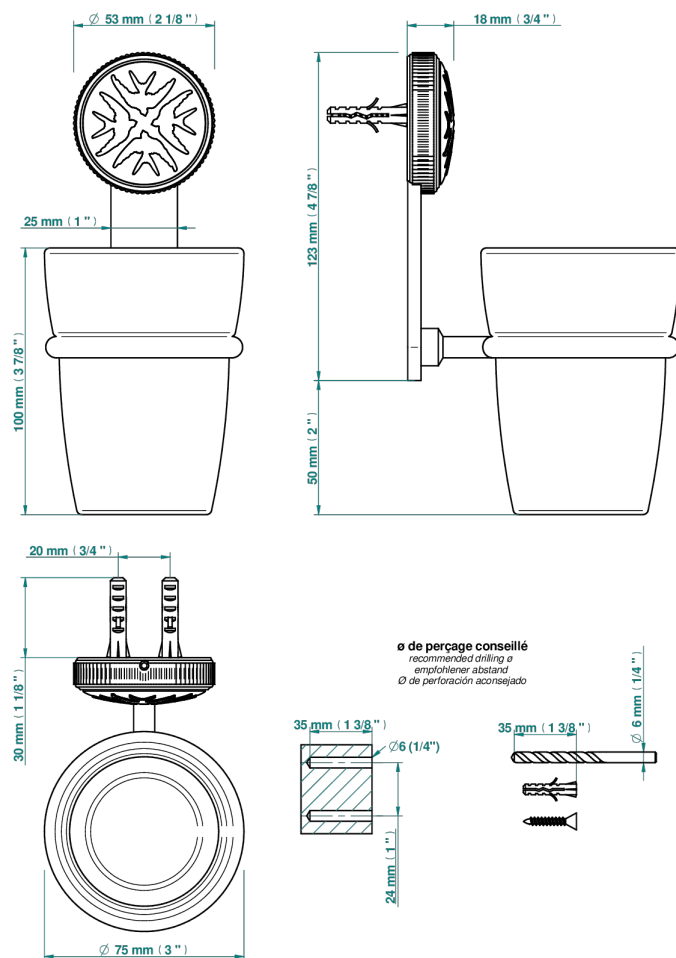

HIRONDELLES PLATINUM STAMPED

A4K-536

Wall mounted glass tumbler and holder

75792

03/02/2021

CHARACTERISTIC

- Hirondelles Platinum stamped
- Wall mounted glass tumbler and holder

AVAILABLE FINITIONS