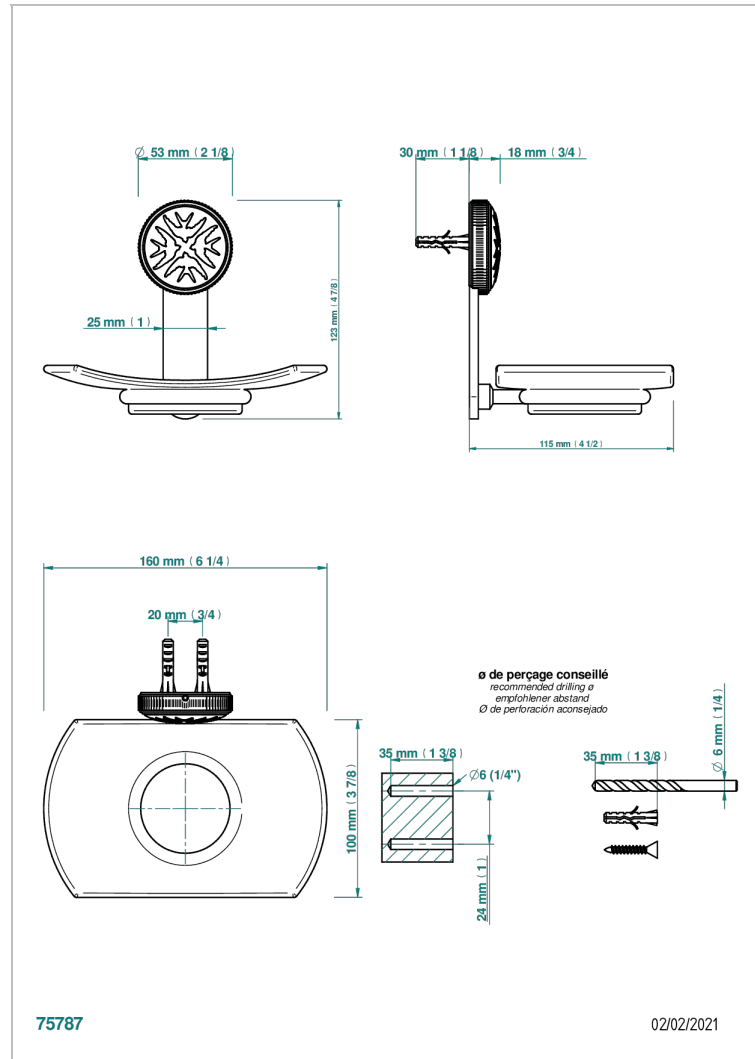

HIRONDELLES GOLD STAMPED

A4L-500

Glass soap dish, wall mounted

CHARACTERISTIC

- Hironnelles Gold stamped
- Glass soap dish, wall mounted

AVAILABLE FINITIONS

Black ceram - D30
Blush PVD - H62
Brass color PVD - H49
Brown bronze color PVD - F33
Chrome polished - A02
Copper antique matt, coated - H07