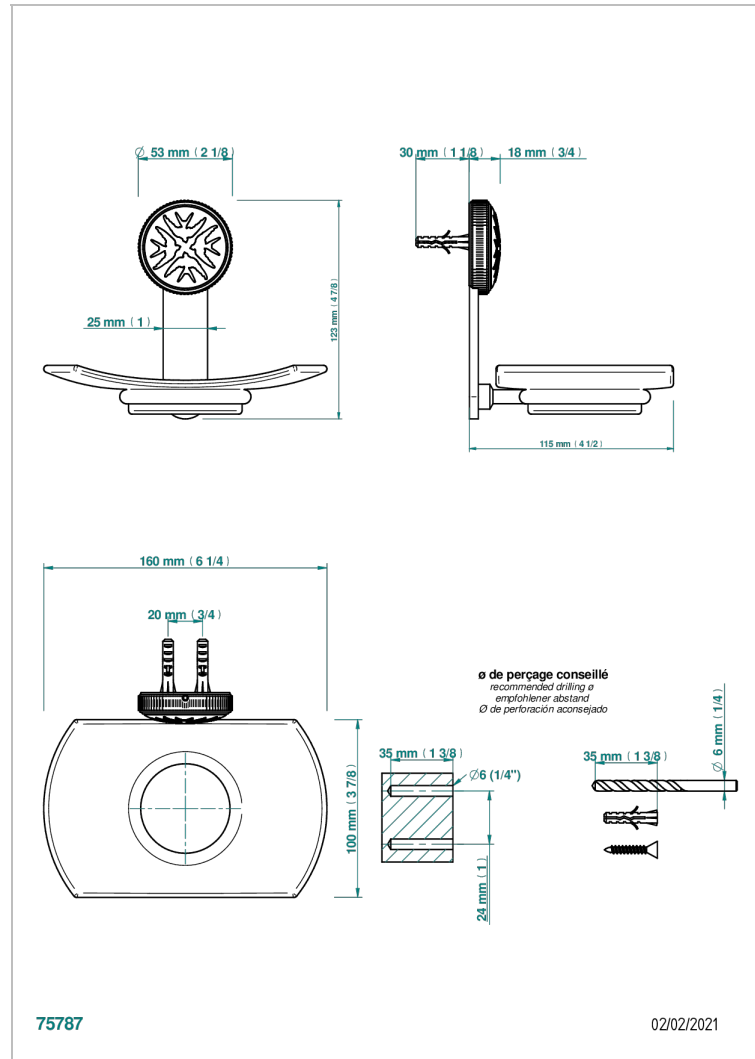

HIRONDELLES PLATINUM STAMPED

A4K-500

Glass soap dish, wall mounted

CHARACTERISTIC

- Hironnelles Platinum stamped
- Glass soap dish, wall mounted

AVAILABLE FINITIONS

Black ceram - D30
Blush PVD - H62
Brass color PVD - H49
Brown bronze color PVD - F33
Chrome polished - A02
Copper antique matt, coated - H07