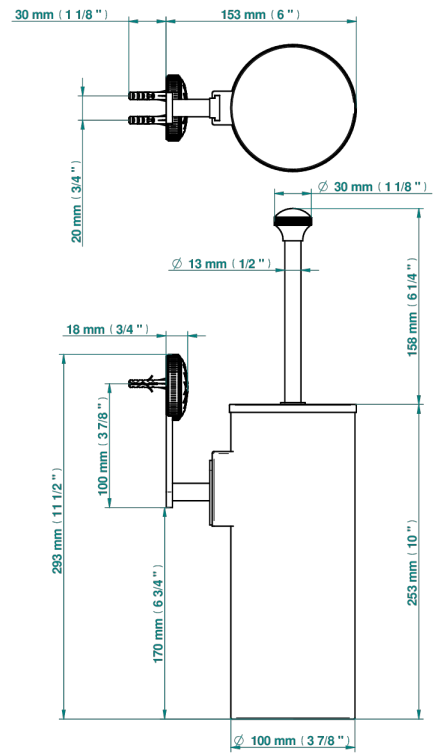

HIRONDELLES GOLD STAMPED

A4L-4720C

Metal toilet brush holder with brush with cover wall mounted

75786

02/02/2021

CHARACTERISTIC

- Hironnelles Gold stamped
- Metal toilet brush holder with brush with cover wall mounted

AVAILABLE FINITIONS

Black ceram - D30
Blush PVD - H62
Brass color PVD - H49
Brown bronze color PVD - F33
Chrome polished - A02
Copper antique matt, coated - H07

Gold color PVD - H52
Gold mat - F07
Gold polished - F01
Graphite PVD - H64
Light coated bronze - D01
Matt Umber PVD - H67

Matt blush PVD - H60
Matt brass color PVD - H50
Matt brown bronze color PVD - F34
Matt chrome (American satin) - C02
Matt gold color PVD - H53
Matt graphite PVD - H65

Matt nickel (American satin) - C01
Matt nickel color PVD - H56
Nickel antique / Sovereign - H28
Nickel color PVD - H55
Nickel polished - B01
Soft gold - F30

Soft matt gold - F31
Umber PVD - H66