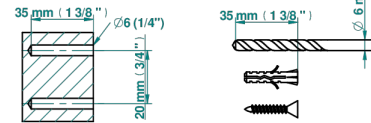

HIRONDELLES GOLD STAMPED

A4L-4720C

Metal toilet brush holder with brush with cover wall mounted

75786

02/02/2021

CHARACTERISTIC

- Hironnelles Gold stamped
- Metal toilet brush holder with brush with cover wall mounted

AVAILABLE FINITIONS

Black ceram - D30
Blush PVD - H62
Brass color PVD - H49
Brown bronze color PVD - F33
Chrome polished - A02
Copper antique matt, coated - H07

Gold color PVD - H52
Gold mat - F07
Gold polished - F01
Graphite PVD - H64
Light coated bronze - D01
Matt Umber PVD - H67

Matt blush PVD - H60
Matt brass color PVD - H50
Matt brown bronze color PVD - F34
Matt chrome (American satin) - C02
Matt gold color PVD - H53
Matt graphite PVD - H65

Matt nickel (American satin) - C01
Matt nickel color PVD - H56
Nickel antique / Sovereign - H28
Nickel color PVD - H55
Nickel polished - B01
Soft gold - F30

Soft matt gold - F31
Umber PVD - H66