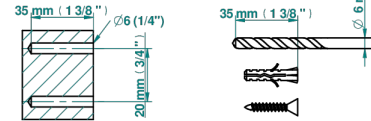

HIRONDELLES PLATINUM STAMPED

A4K-4720C

Metal toilet brush holder with brush with cover wall mounted

75783

02/02/2021

CHARACTERISTIC

- Hironnelles Platinum stamped
- Metal toilet brush holder with brush with cover wall mounted

AVAILABLE FINITIONS

Black ceram - D30
Blush PVD - H62
Brass color PVD - H49
Brown bronze color PVD - F33
Chrome polished - A02
Copper antique matt, coated - H07

Gold color PVD - H52
Gold mat - F07
Gold polished - F01
Graphite PVD - H64
Light coated bronze - D01
Matt Umber PVD - H67

Matt blush PVD - H60
Matt brass color PVD - H50
Matt brown bronze color PVD - F34
Matt chrome (American satin) - C02
Matt gold color PVD - H53
Matt graphite PVD - H65

Matt nickel (American satin) - C01
Matt nickel color PVD - H56
Nickel antique / Sovereign - H28
Nickel color PVD - H55
Nickel polished - B01
Soft gold - F30

Soft matt gold - F31
Umber PVD - H66