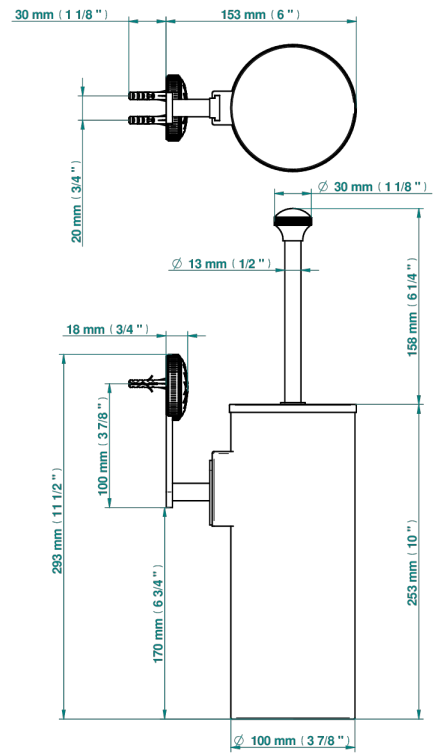

HIRONDELLES PLATINUM STAMPED

A4K-4720C

Metal toilet brush holder with brush with cover wall mounted

75783

02/02/2021

CHARACTERISTIC

- Hironnelles Platinum stamped
- Metal toilet brush holder with brush with cover wall mounted

AVAILABLE FINITIONS

Black ceram - D30
Blush PVD - H62
Brass color PVD - H49
Brown bronze color PVD - F33
Chrome polished - A02
Copper antique matt, coated - H07

Gold color PVD - H52
Gold mat - F07
Gold polished - F01
Graphite PVD - H64
Light coated bronze - D01
Matt Umber PVD - H67

Matt blush PVD - H60
Matt brass color PVD - H50
Matt brown bronze color PVD - F34
Matt chrome (American satin) - C02
Matt gold color PVD - H53
Matt graphite PVD - H65

Matt nickel (American satin) - C01
Matt nickel color PVD - H56
Nickel antique / Sovereign - H28
Nickel color PVD - H55
Nickel polished - B01
Soft gold - F30

Soft matt gold - F31
Umber PVD - H66