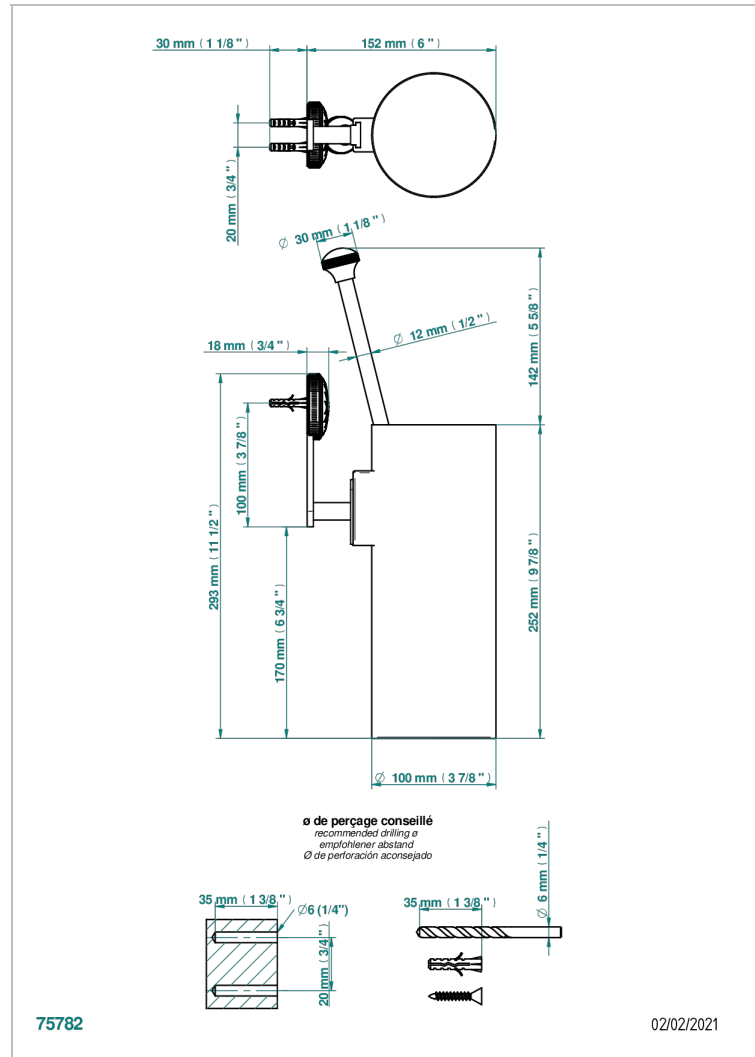

HIRONDELLES GOLD STAMPED

A4L-4720

Wall mounted toilet brush holder

CHARACTERISTIC

- Hirondelles Gold stamped
- Wall mounted toilet brush holder

AVAILABLE FINITIONS

Black ceram - D30
 Blush PVD - H62
 Brass color PVD - H49
 Brown bronze color PVD - F33
 Chrome polished - A02
 Copper antique matt, coated - H07