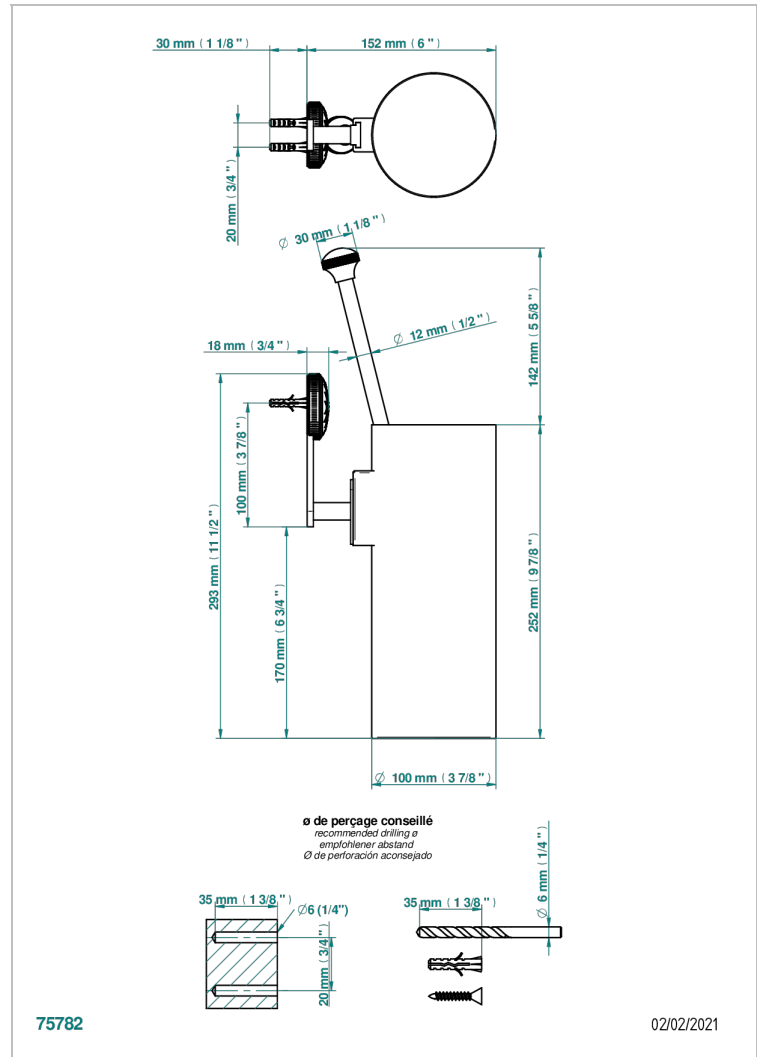

# HIRONDELLES GOLD STAMPED

A4L-4720

Wall mounted WC brush and holder, all metal

## CHARACTERISTIC

- Hirondelles Gold stamped
- Wall mounted WC brush and holder, all metal