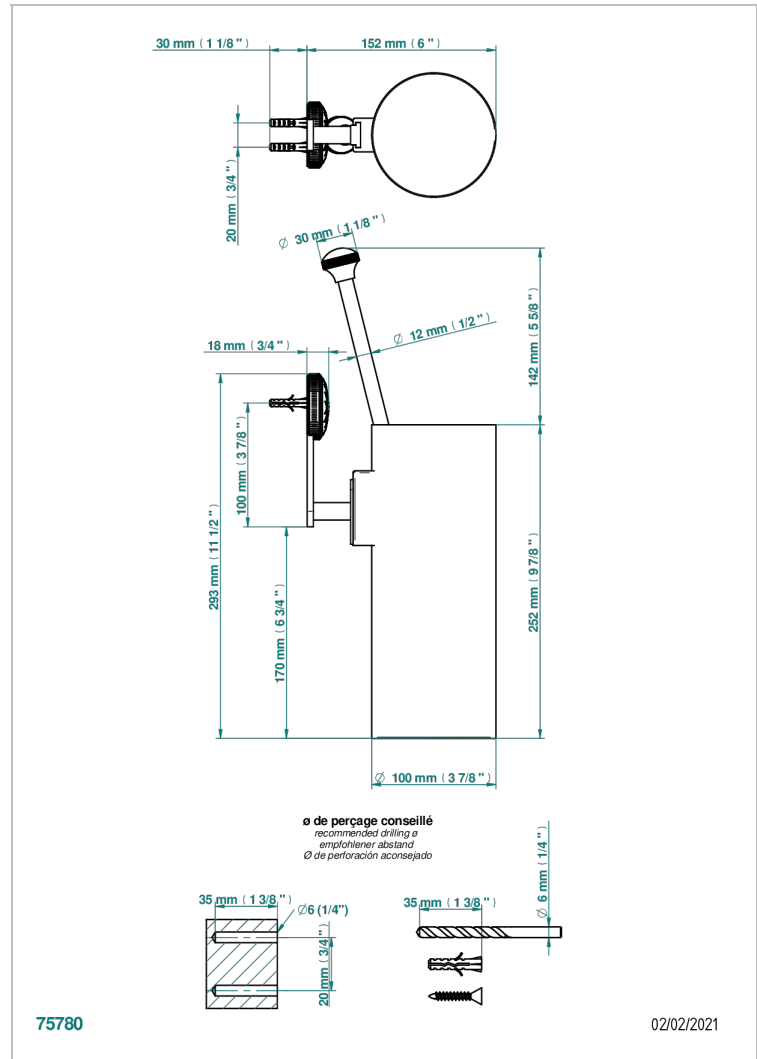

HIRONDELLES PLATINUM STAMPED

A4K-4720

Wall mounted toilet brush holder

THG[®]
PARIS

CHARACTERISTIC

- Hirondelles Platinum stamped
- Wall mounted toilet brush holder

AVAILABLE FINITIONS

Black ceram - D30
Blush PVD - H62
Brass color PVD - H49
Brown bronze color PVD - F33
Chrome polished - A02
Copper antique matt, coated - H07