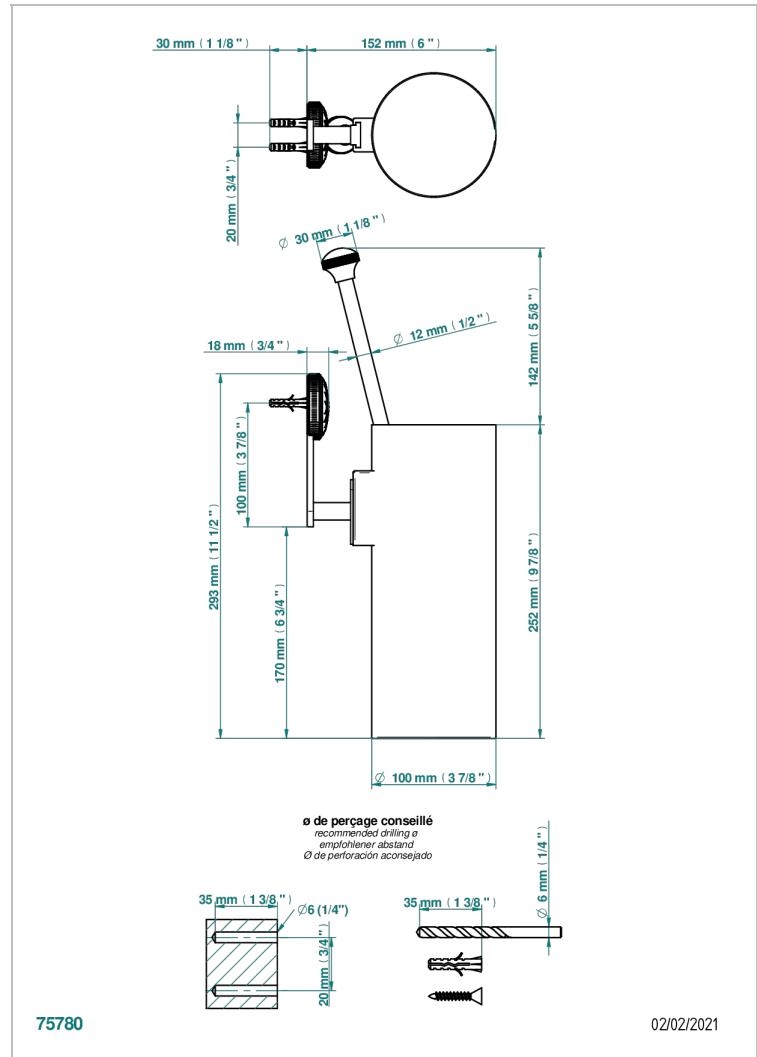

HIRONDELLES PLATINUM STAMPED

A4K-4720

Wall mounted WC brush and holder, all metal

CHARACTERISTIC

- Hirondelles Platinum stamped
- Wall mounted WC brush and holder, all metal

AVAILABLE FINITIONS

Antique nickel - H28
Black ceram - D30
Blush PVD - H62
Brass color PVD - H49
Brown bronze color PVD - F33
Gold color PVD - H52