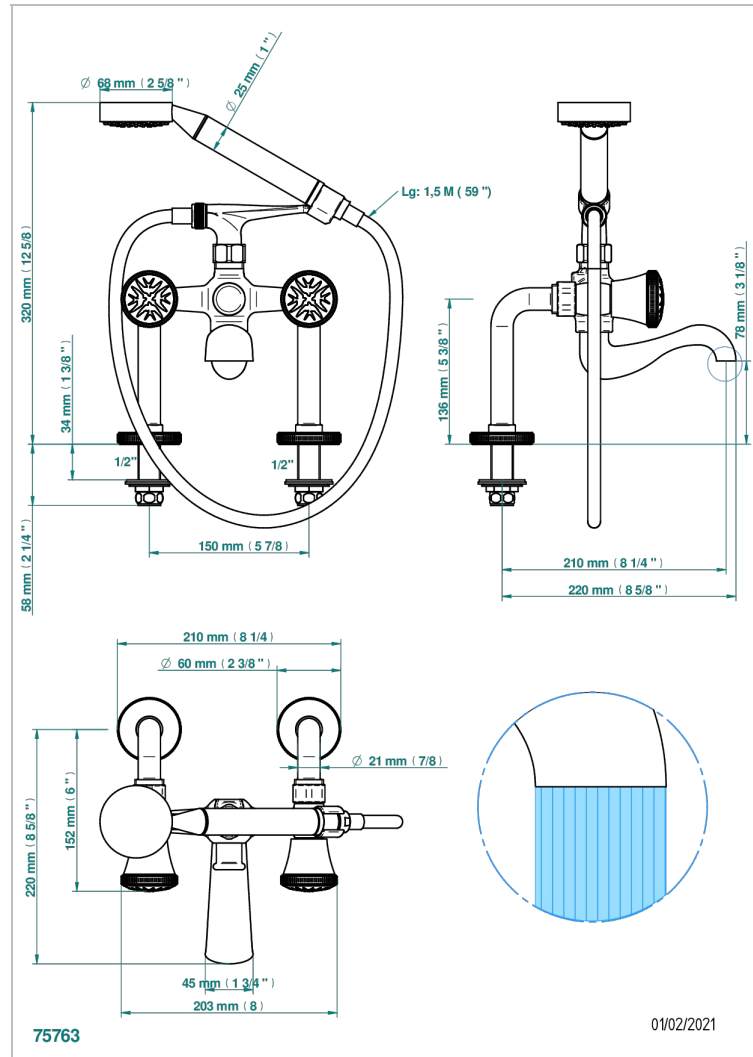

# HIRONDELLES GOLD STAMPED

A4L-13G

Rim mounted 2-hole bath/telephone shower mixer, shower and hose

## CHARACTERISTIC

- ACS : 21ACCLY034