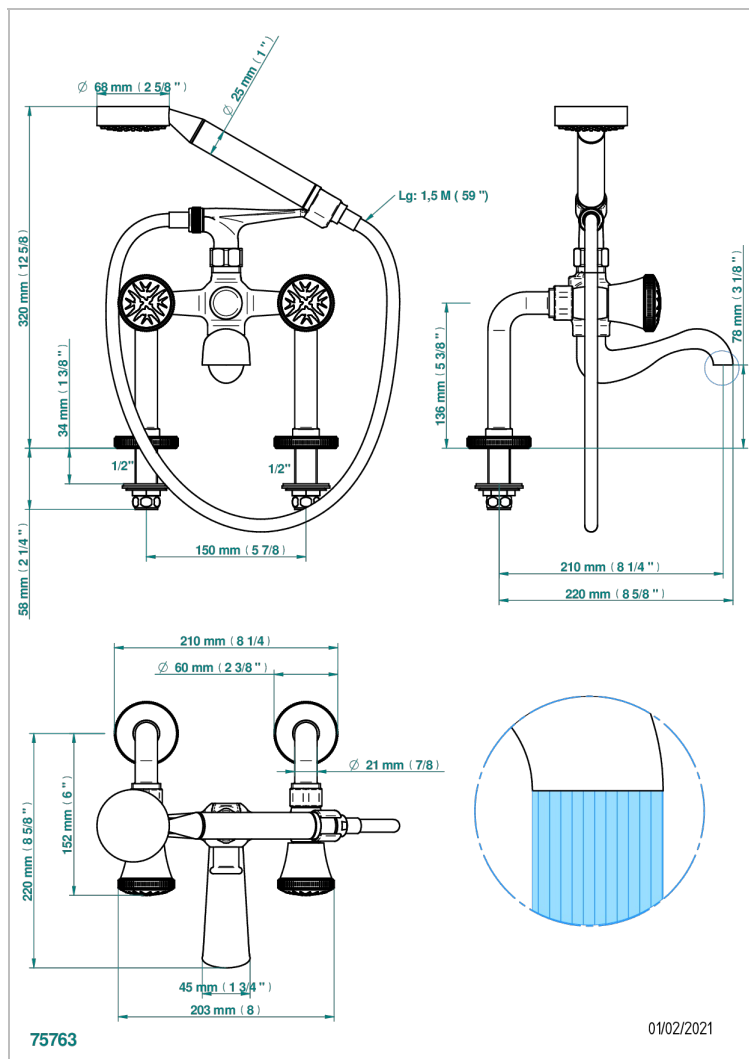

HIRONDELLES PLATINUM STAMPED

A4K-13G

Rim mounted 2-hole bath/telephone shower mixer, shower and hose

CHARACTERISTIC

- ACS : 21ACCLY034

STANDARDS

AVAILABLE FINITIONS

Antique nickel - H28
Black ceram - D30
Blush PVD - H62
Brass color PVD - H49
Brown bronze color PVD - F33
Gold color PVD - H52

Nickel color PVD - H55
Polished chrome (color finish) - A02
Polished gold (color finish) - F01
Polished nickel - B01
Soft gold - F30
Soft matt gold - F31

Umber PVD - H66
Varnished matt antique red copper (color finish) - H07