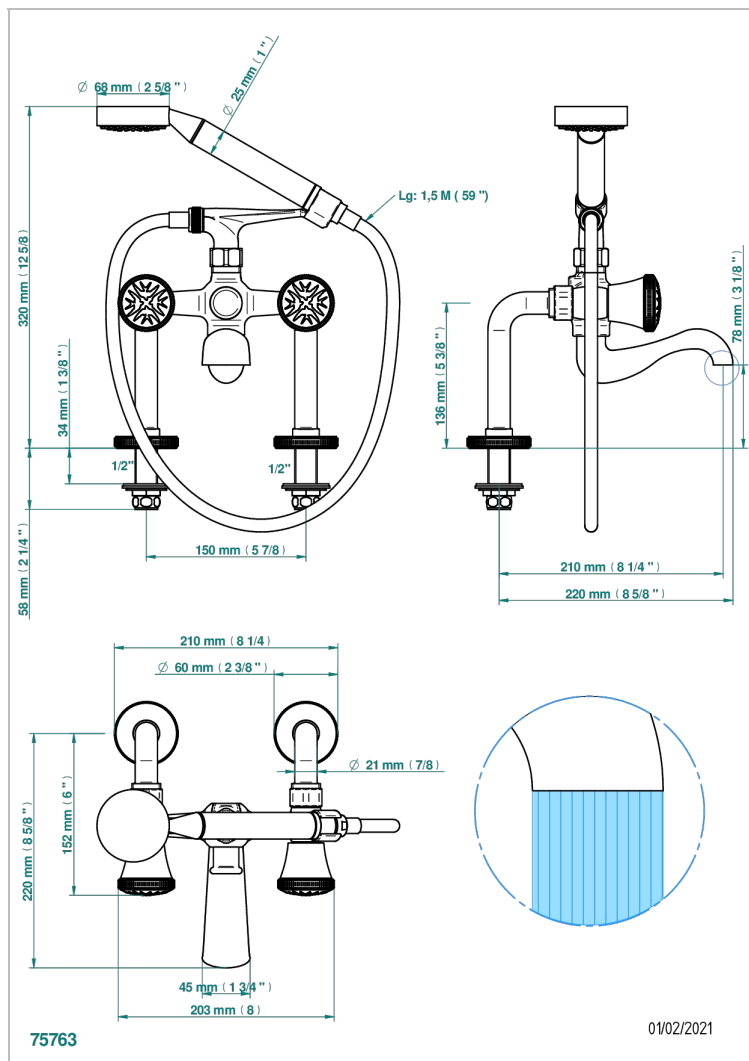

# HIRONDELLES PLATINUM STAMPED

A4K-13G

Rim mounted 2-hole bath/telephone shower mixer, shower and hose

## CHARACTERISTIC

- ACS : 21ACCLY034