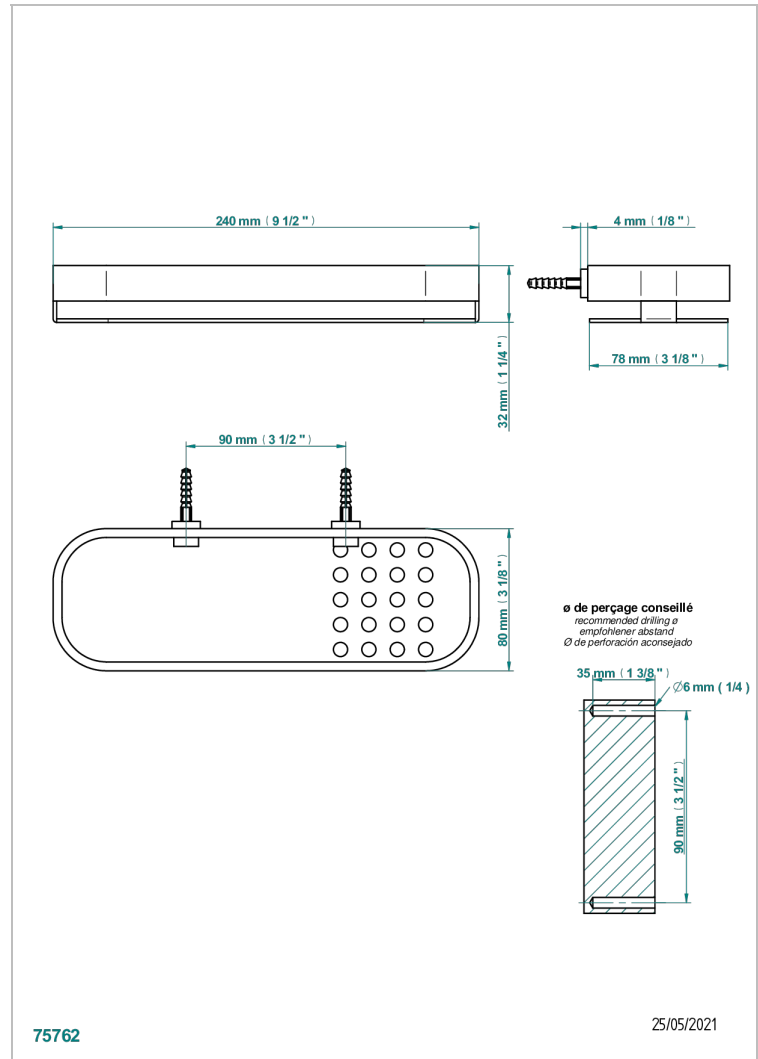

# GENERAL ITEMS

G00-611HO

Wall mounted soap tray

THG<sup>®</sup>  
PARIS

## CHARACTERISTIC

- General Items
- Wall mounted soap tray