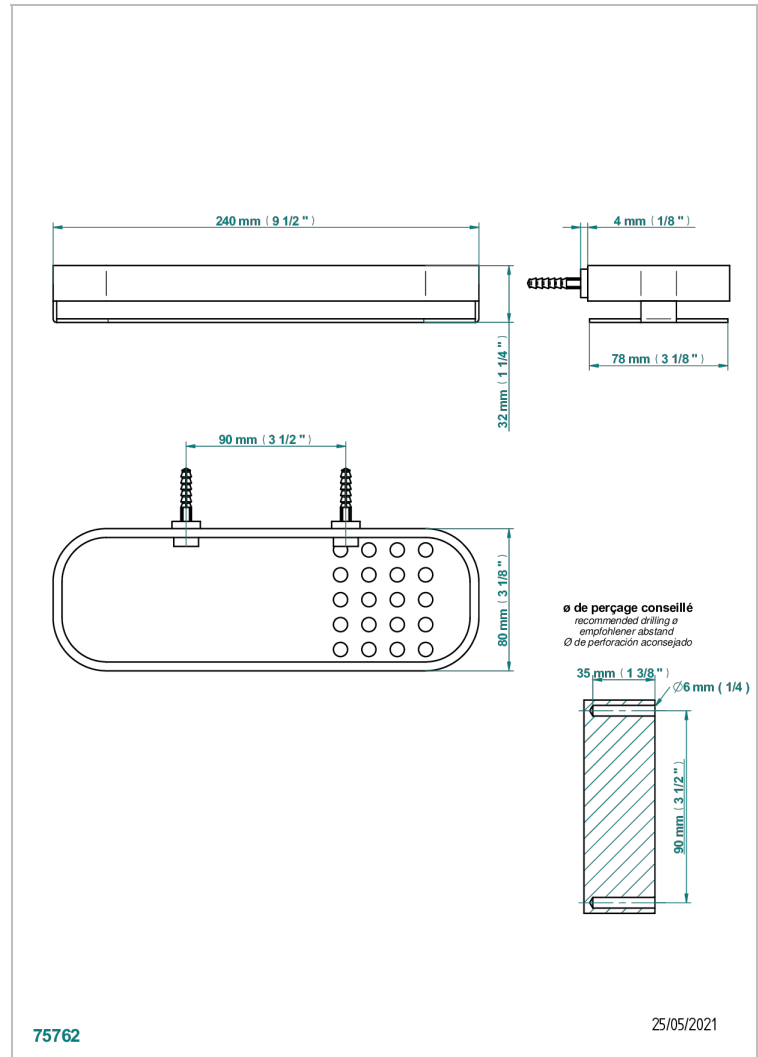

GENERAL ITEMS

G00-611HO

Wall mounted soap tray

CHARACTERISTIC

- General Items
- Wall mounted soap tray

AVAILABLE FINITIONS

Antique nickel - H28
Black ceram - D30
Blush PVD - H62
Brass color PVD - H49
Brown bronze color PVD - F33
Gold color PVD - H52