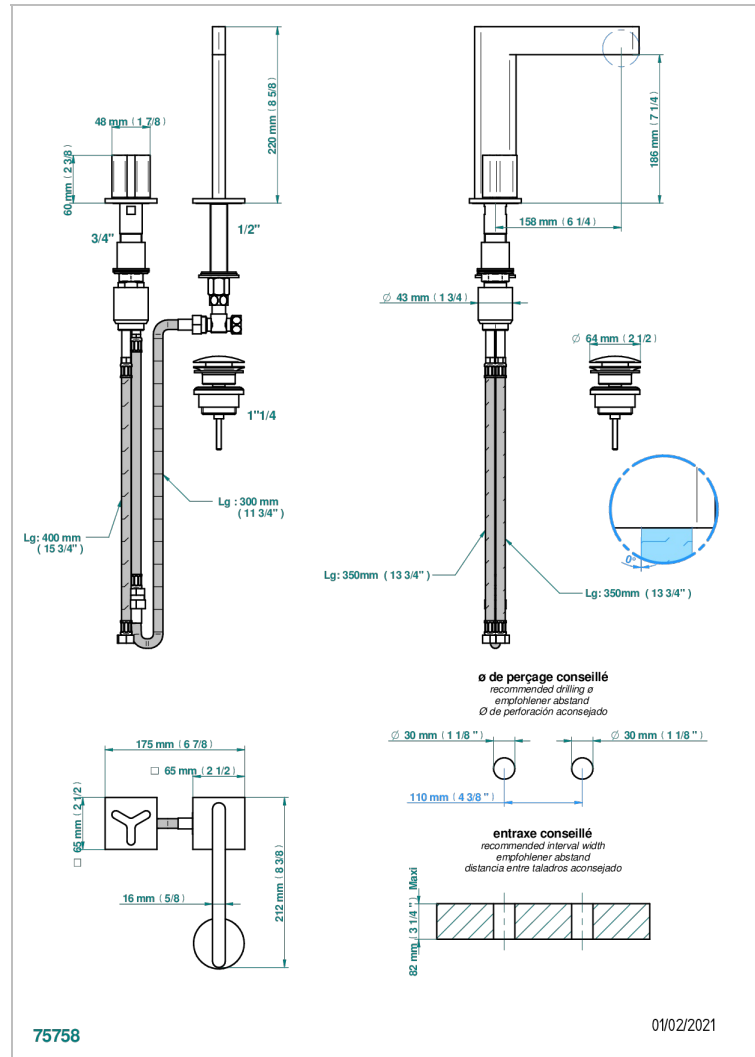

ICON-X

U7G-6590

2-hole basin mixer with spout and mixer, with waste

CHARACTERISTIC

- Icon-x
- 2-hole basin mixer with spout and mixer, with waste

TECHNICAL SPECS

- Recommandé : 3 bars (max. 5 bars) - Advised : 43,5 psi (max. 72 psi)
- 9 l/min à 3 bars (1.58 gpm at 43.5 psi)