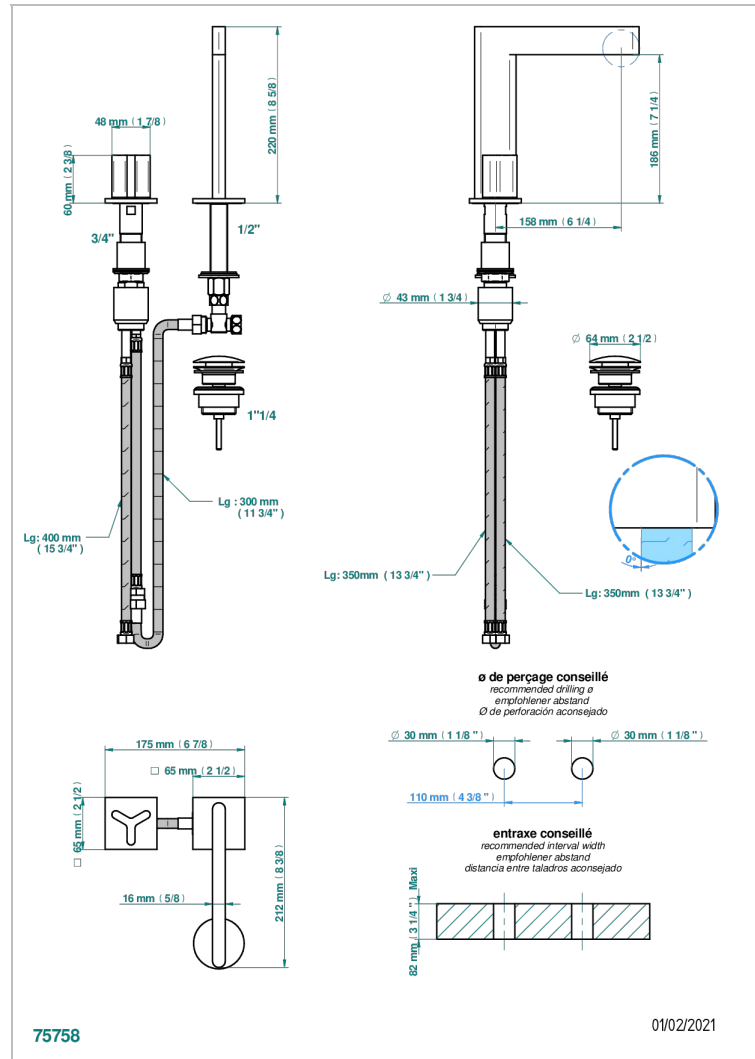

ICON-X

U7G-6590

2-hole basin mixer with spout and mixer, with waste

CHARACTERISTIC

- Icon-x
- 2-hole basin mixer with spout and mixer, with waste

TECHNICAL SPECS

- Recommandé : 3 bars (max. 5 bars) - Advised : 43,5 psi (max. 72 psi)
- 9 l/min à 3 bars (1.58 gpm at 43.5 psi)