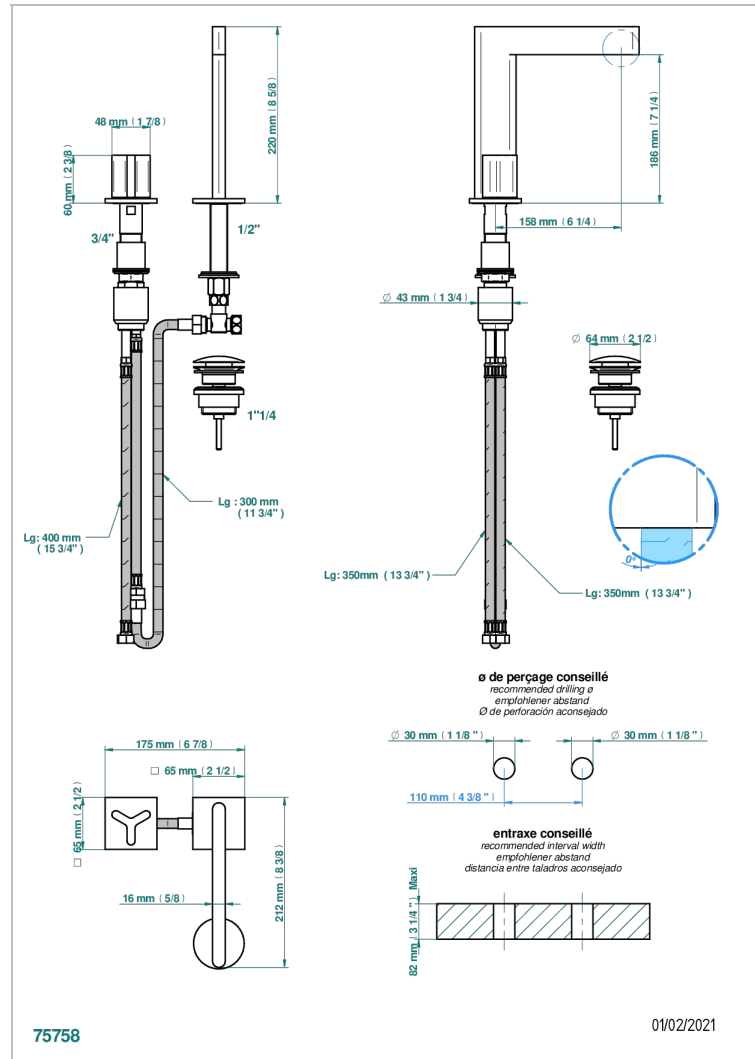

# ICON-X

U7G-6590

2-hole basin mixer with spout and mixer, with waste

## CHARACTERISTIC

- Icon-x
- 2-hole basin mixer with spout and mixer, with waste