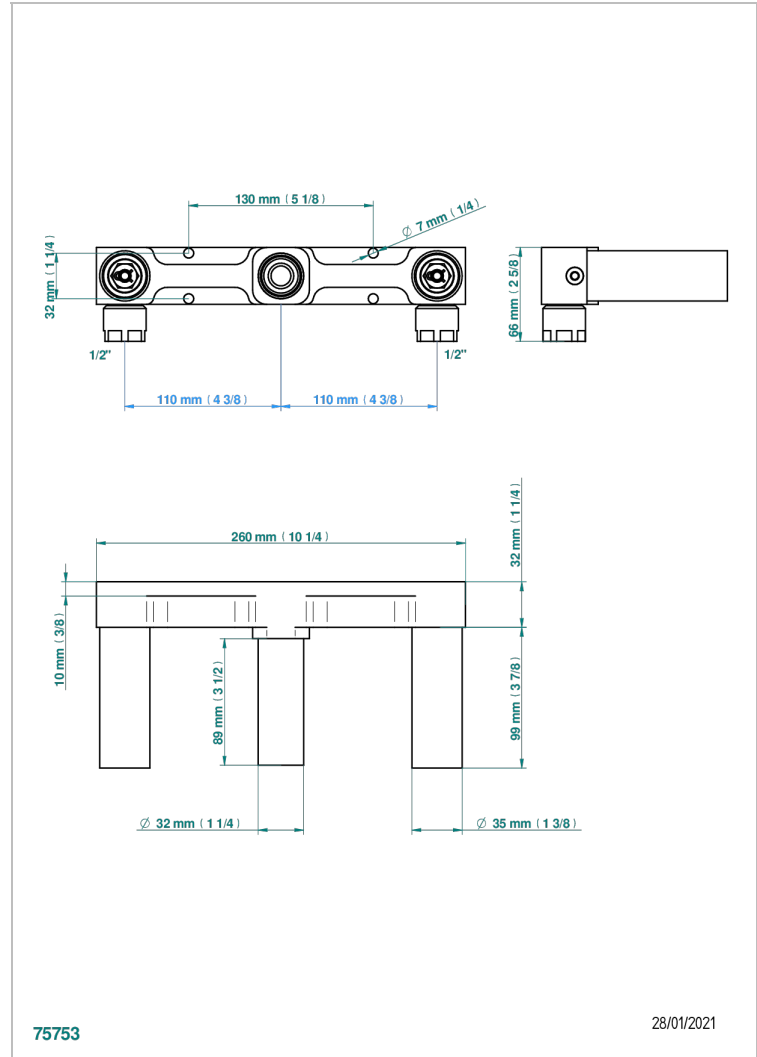

GENERAL ITEMS

G00-40AMP22

Rough parts for wall mounted 3 hole mixer on plate, 220 mm centres - lever handle version

75753

28/01/2021

CHARACTERISTIC

- General Items
- Rough parts for wall mounted 3 hole mixer on plate, 220 mm centres - lever handle version

AVAILABLE FINITIONS

*** - A00