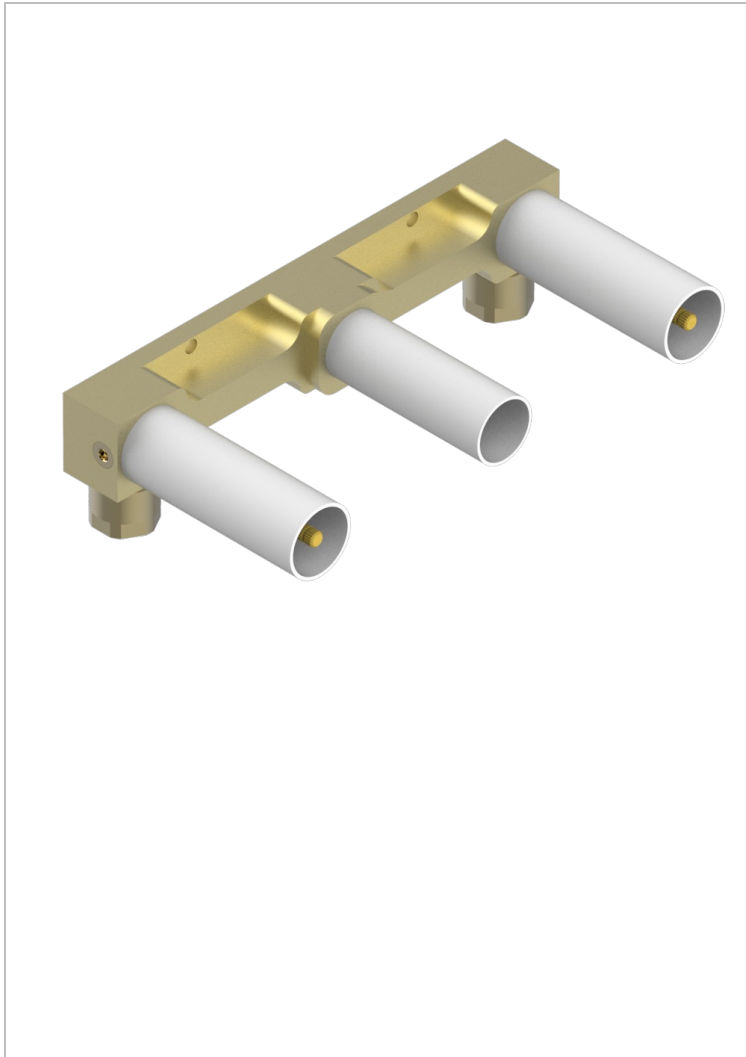

GENERAL ITEMS

G00-40AMP22

Rough parts for wall mounted 3 hole mixer on plate, 220 mm centres - lever handle version

75753

28/01/2021

CHARACTERISTIC

- General Items
- Rough parts for wall mounted 3 hole mixer on plate, 220 mm centres - lever handle version

AVAILABLE FINITIONS

*** - A00