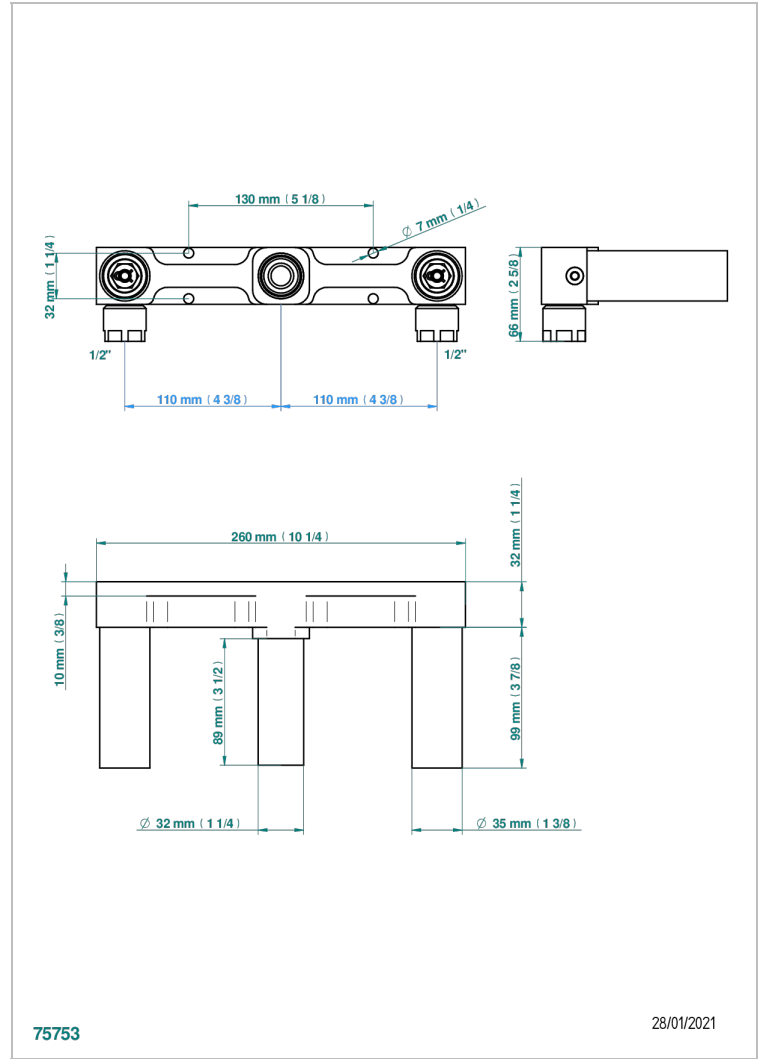

Rough parts for wall mounted 3 hole mixer on plate, 220 mm centres - lever handle version

75753

28/01/2021

CARACTERÍSTICAS

- Todo Estilo
- Rough parts for wall mounted 3 hole mixer on plate, 220 mm centres - lever handle version

ACABADOS DISPONIBLES

*** - A00