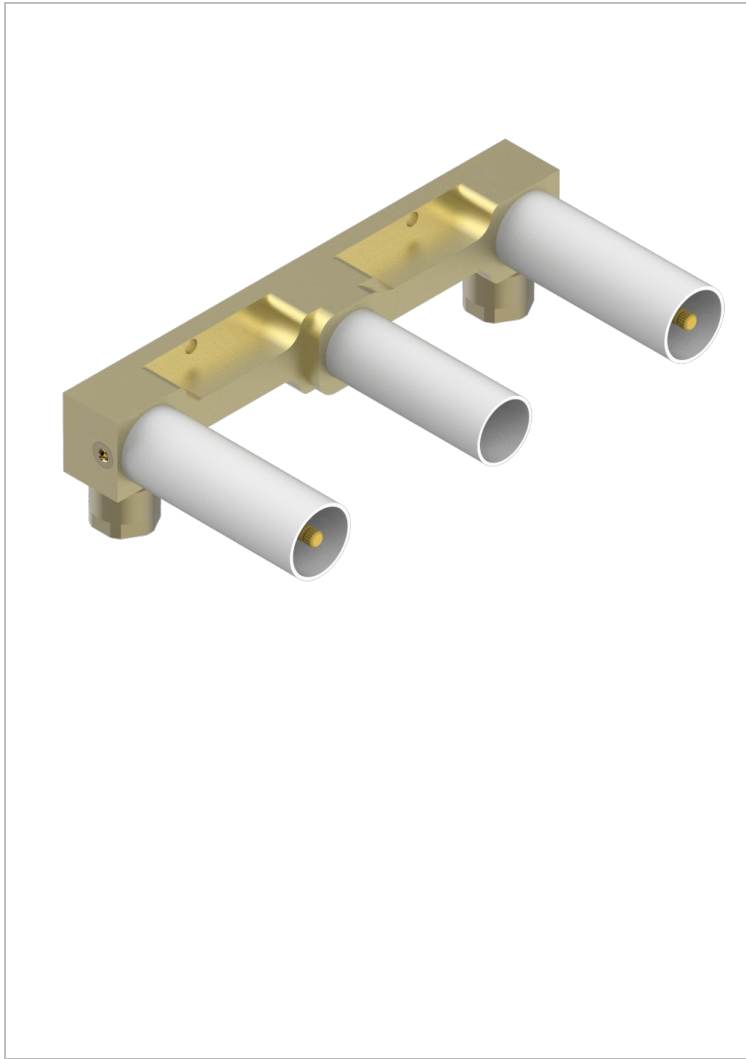

# GENERAL ITEMS

G00-40AMP22

Rough parts for wall mounted 3 hole mixer on plate, 220 mm centres - lever handle version

## CHARACTERISTIC

- General Items
- Rough parts for wall mounted 3 hole mixer on plate, 220 mm centres - lever handle version