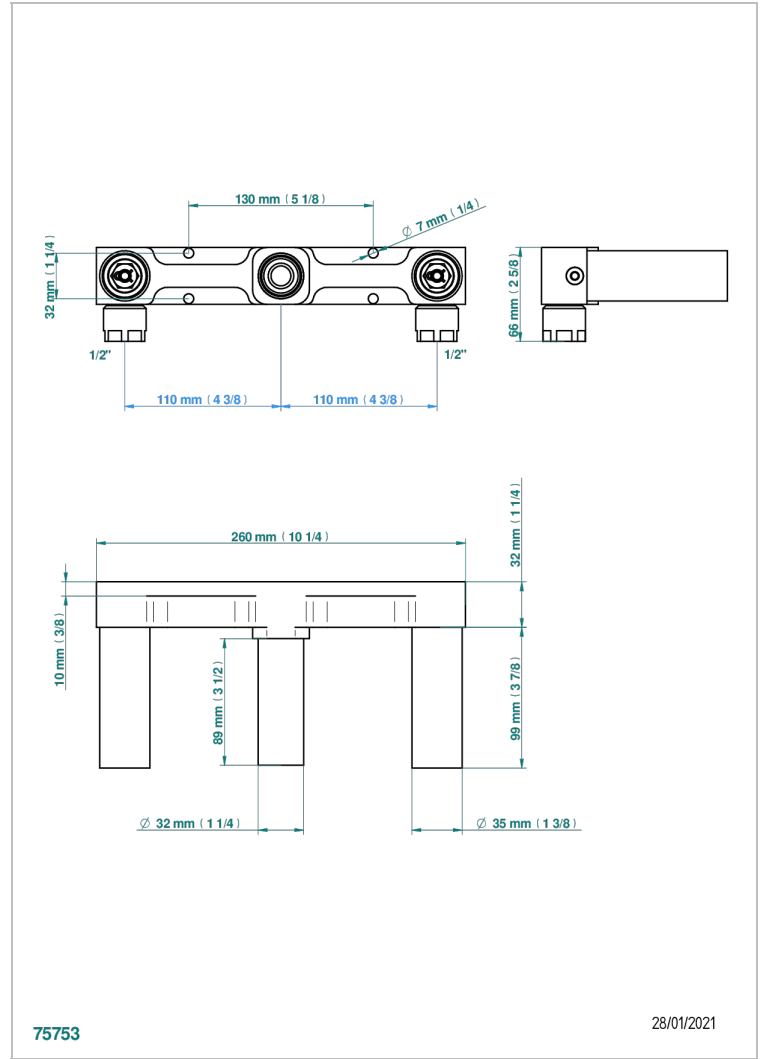

# GENERAL ITEMS

G00-40AMP22

Rough parts for wall mounted 3 hole mixer on plate, 220 mm centres - lever handle version

## CHARACTERISTIC

- General Items
- Rough parts for wall mounted 3 hole mixer on plate, 220 mm centres - lever handle version