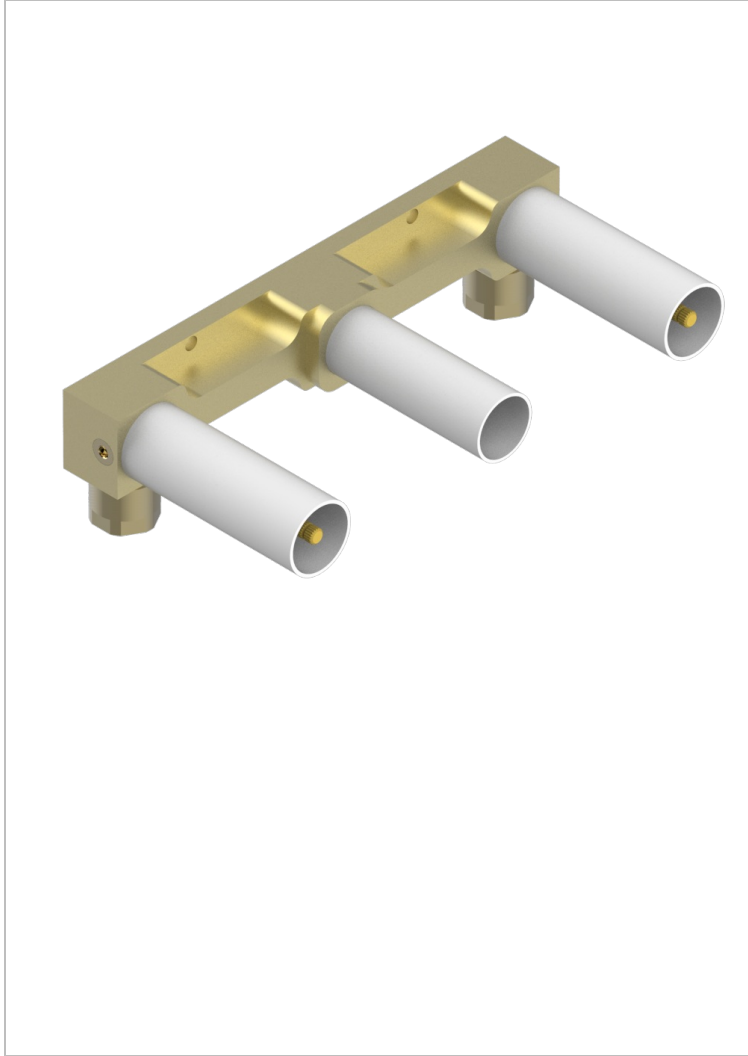

# STANDARDARTIKEL

G00-40AMP22

Rough parts for wall mounted 3 hole mixer on plate, 220 mm centres - lever handle version

75753

28/01/2021

## EIGENSCHAFTEN

- Standardartikel
- Rough parts for wall mounted 3 hole mixer on plate, 220 mm centres - lever handle version