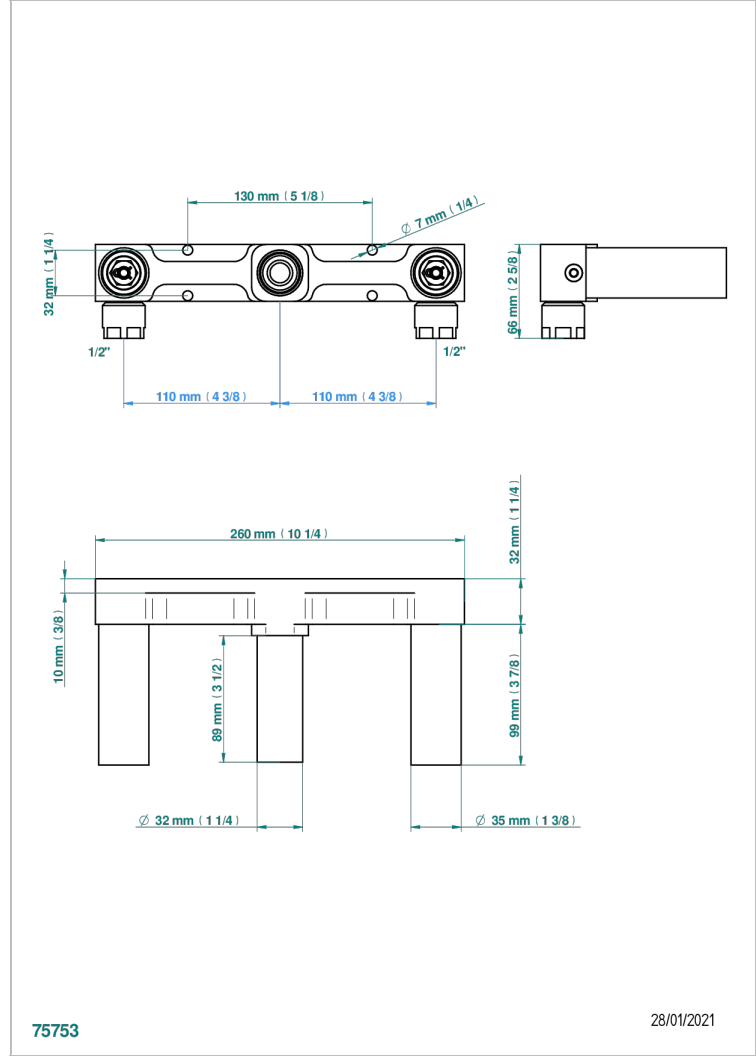

# STANDARDARTIKEL

G00-40AMP22

Rough parts for wall mounted 3 hole mixer on plate, 220 mm centres - lever handle version

75753

28/01/2021

## EIGENSCHAFTEN

- Standardartikel
- Rough parts for wall mounted 3 hole mixer on plate, 220 mm centres - lever handle version

## VERFÜGBARE OBERFLÄCHEN

\*\*\* - A00