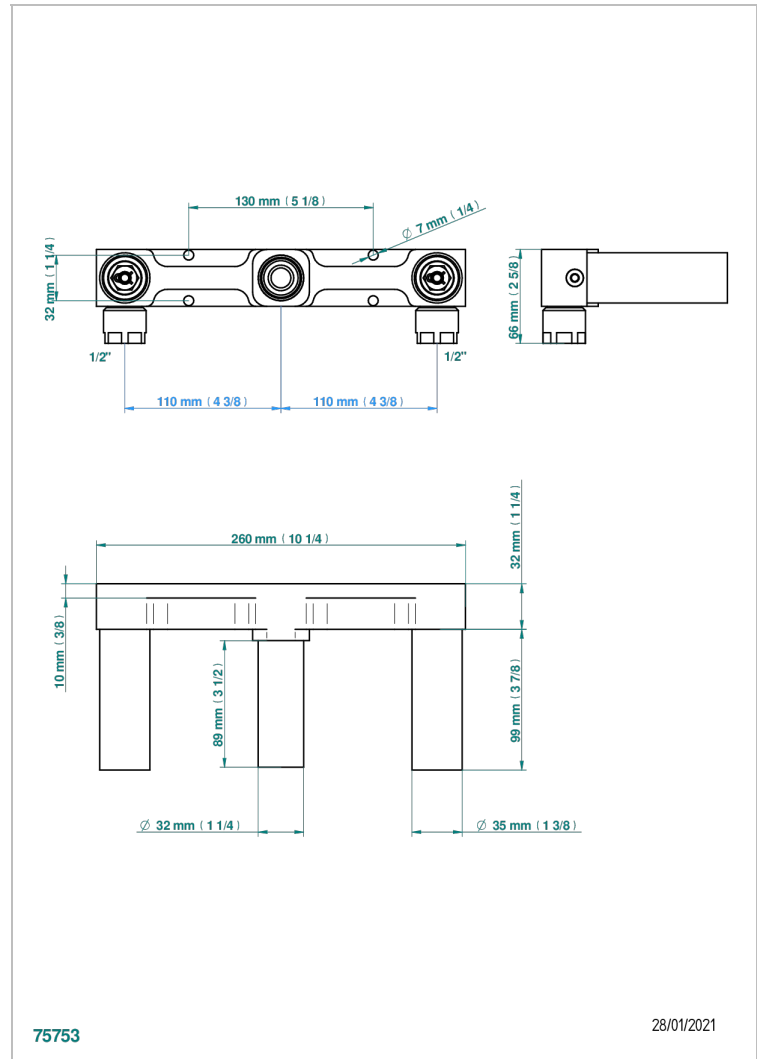

Rough parts for wall mounted 3 hole mixer on plate, 220 mm centres - lever handle version

75753

28/01/2021

CARACTERÍSTICAS

- Todo Estilo
- Rough parts for wall mounted 3 hole mixer on plate, 220 mm centres - lever handle version

ACABADOS DISPONIBLES

*** - A00