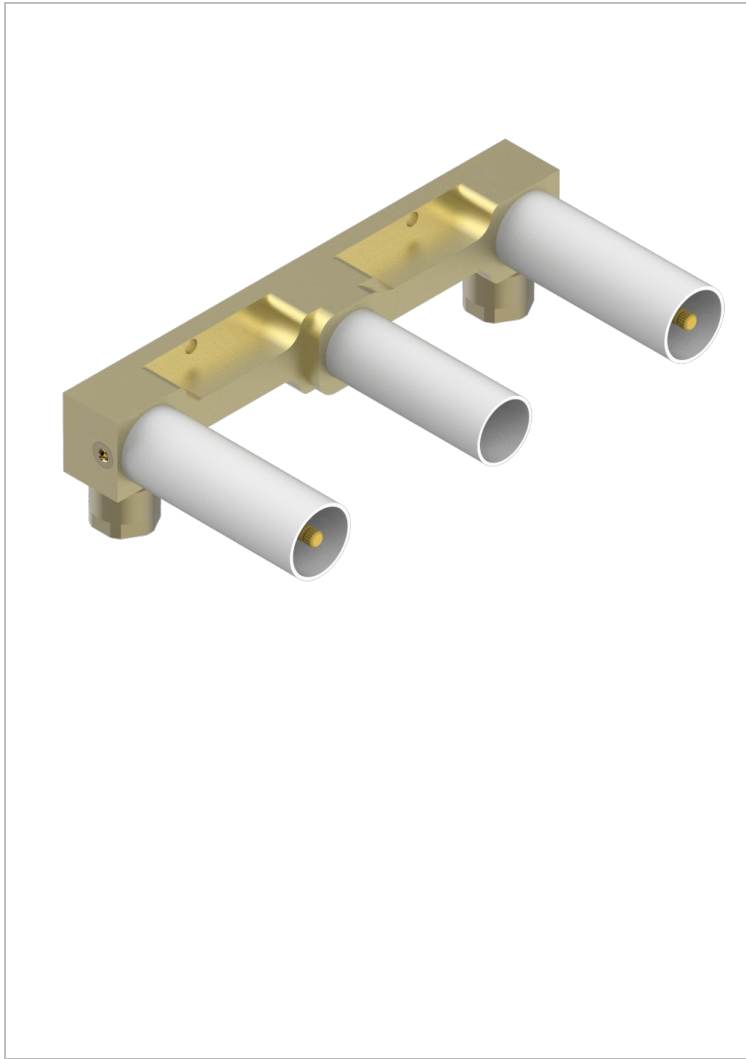

Rough parts for wall mounted 3 hole mixer on plate, 220 mm centres - lever handle version

75753

28/01/2021

CARACTERÍSTICAS

- Todo Estilo
- Rough parts for wall mounted 3 hole mixer on plate, 220 mm centres - lever handle version

ACABADOS DISPONIBLES

*** - A00