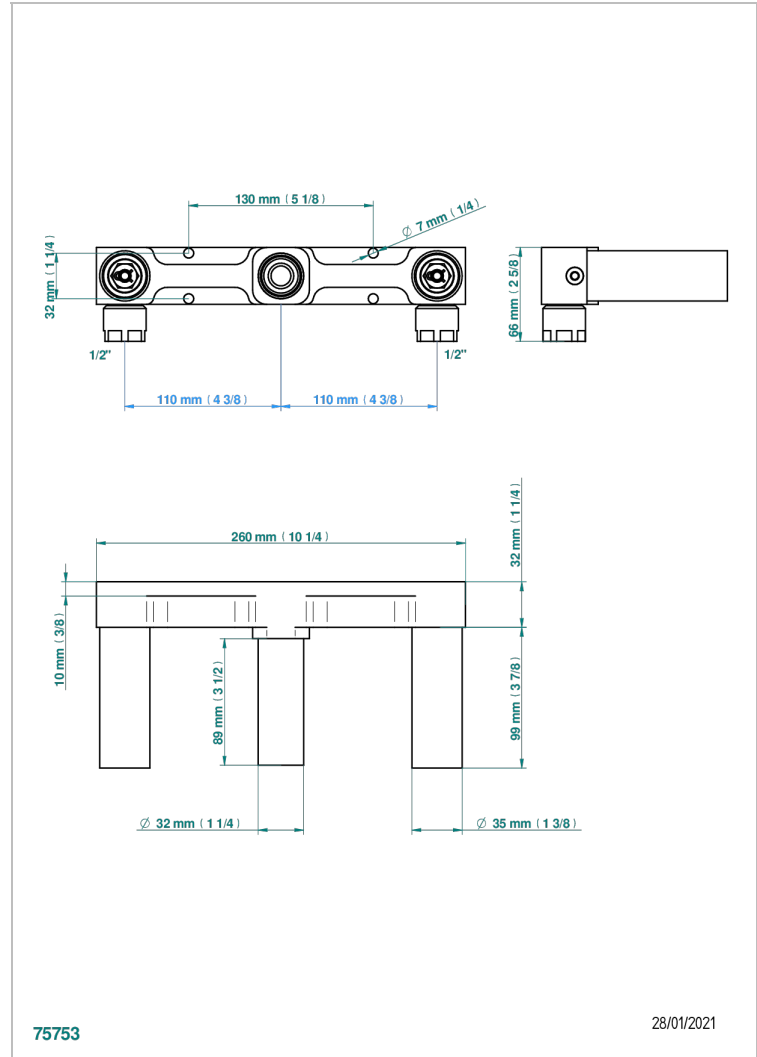

# GENERAL ITEMS

G00-40AMP22

Rough parts for wall mounted 3 hole mixer on plate, 220 mm centres - lever handle version

## CHARACTERISTIC

- General Items
- Rough parts for wall mounted 3 hole mixer on plate, 220 mm centres - lever handle version