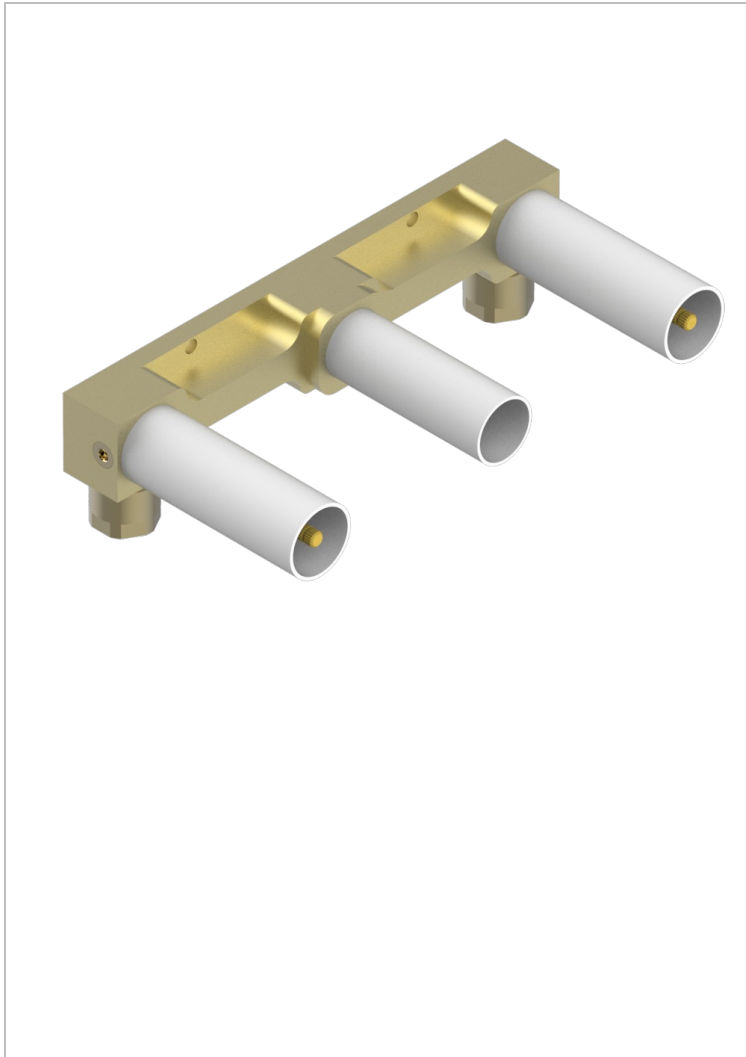

# GENERAL ITEMS

G00-40AMP22

Rough parts for wall mounted 3 hole mixer on plate, 220 mm centres - lever handle version

## CHARACTERISTIC

- General Items
- Rough parts for wall mounted 3 hole mixer on plate, 220 mm centres - lever handle version