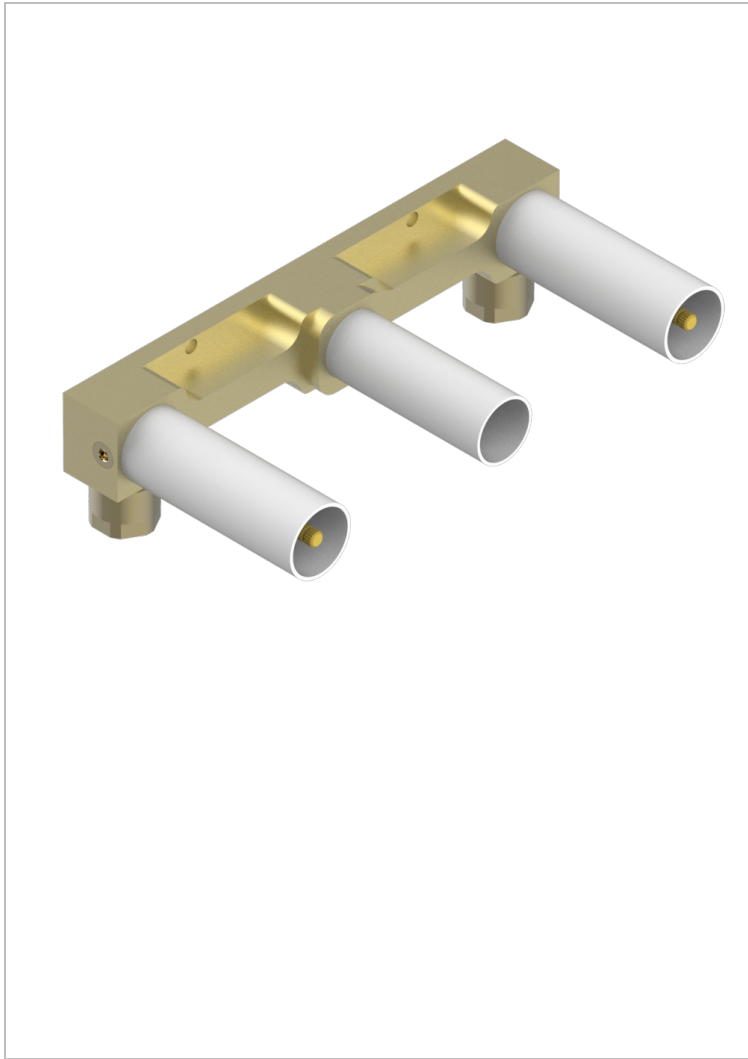

GENERAL ITEMS

G00-40AMP22

Rough parts for wall mounted 3 hole mixer on plate, 220 mm centres - lever handle version

75753

28/01/2021

特色

- General Items
- Rough parts for wall mounted 3 hole mixer on plate, 220 mm centres - lever handle version

可选饰面

抛光铜 - A00