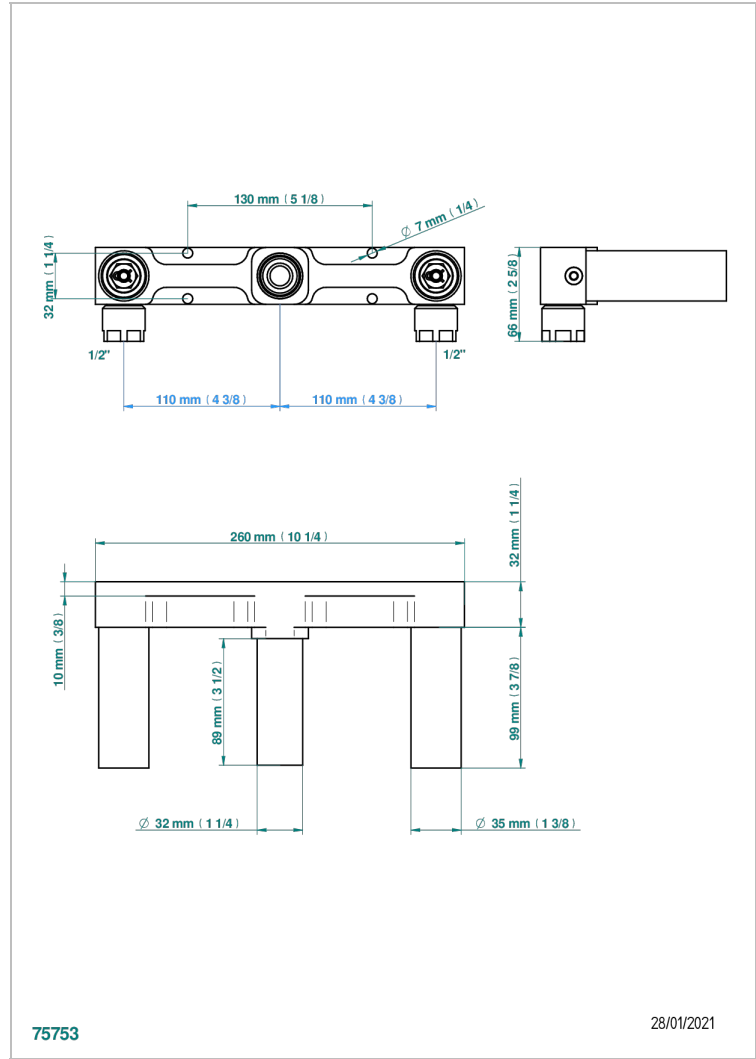

GENERAL ITEMS

G00-40AMP22

Rough parts for wall mounted 3 hole mixer on plate, 220 mm centres - lever handle version

75753

28/01/2021

特色

- General Items
- Rough parts for wall mounted 3 hole mixer on plate, 220 mm centres - lever handle version

可选饰面

抛光铜 - A00