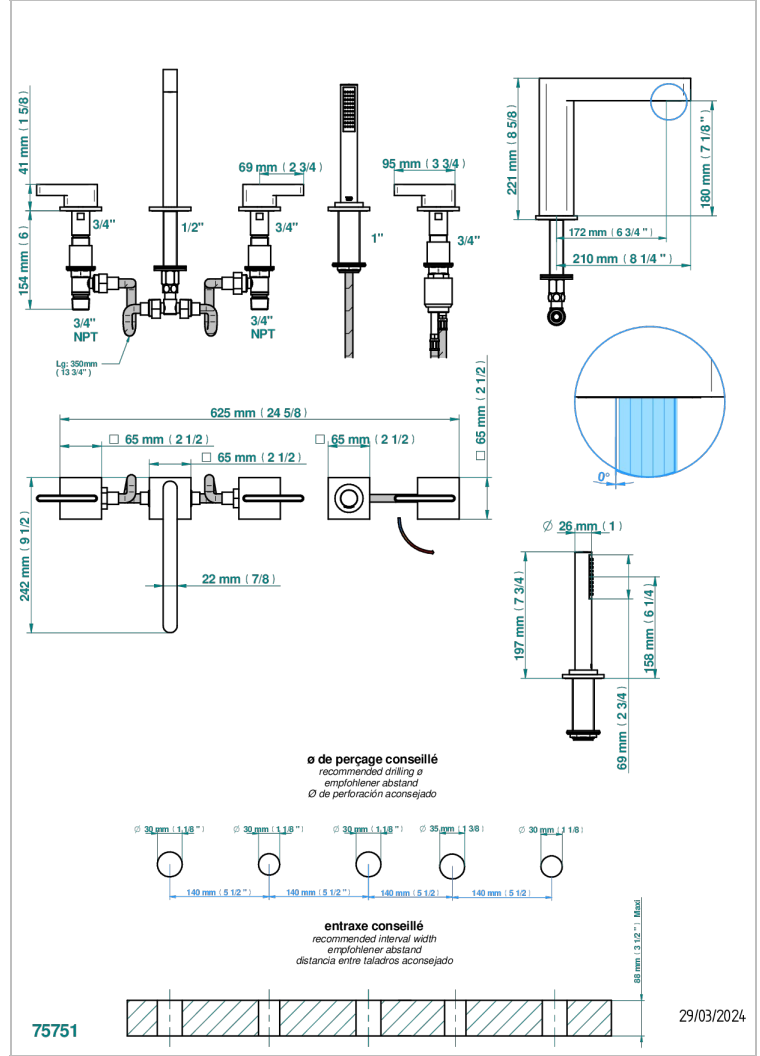

ICON-X CARBON GOLD WITH LEVER HANDLES

U7T-1132SGUS

Roman tub set with 2 x 3/4" valves and rim mounted ceramic mixer with progressive cartridge and handshower

CHARACTERISTIC

- Icon-x carbon gold with lever handles
- Roman tub set with 2 x 3/4" valves and rim mounted ceramic mixer with progressive cartridge and handshower