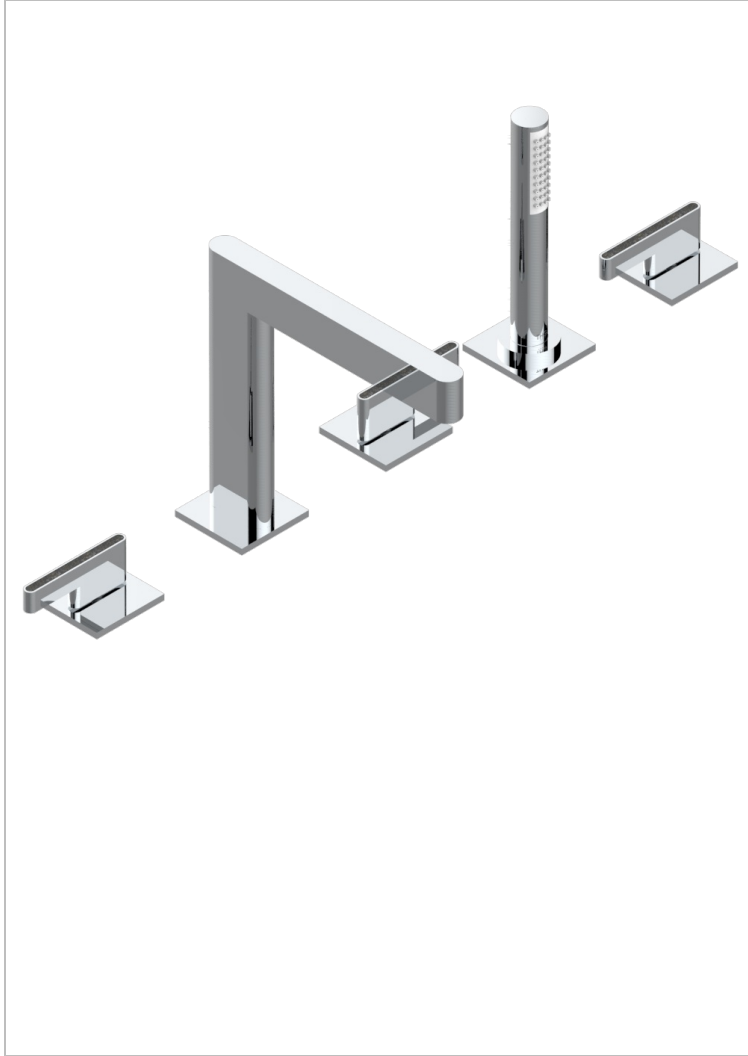

ICON-X CARBON GOLD WITH LEVER HANDLES

U7T-1132SGUS

Roman tub set with 2 x 3/4" valves and rim mounted ceramic mixer with progressive cartridge and handshower

CHARACTERISTIC

- Icon-x carbon gold with lever handles
- Roman tub set with 2 x 3/4" valves and rim mounted ceramic mixer with progressive cartridge and handshower