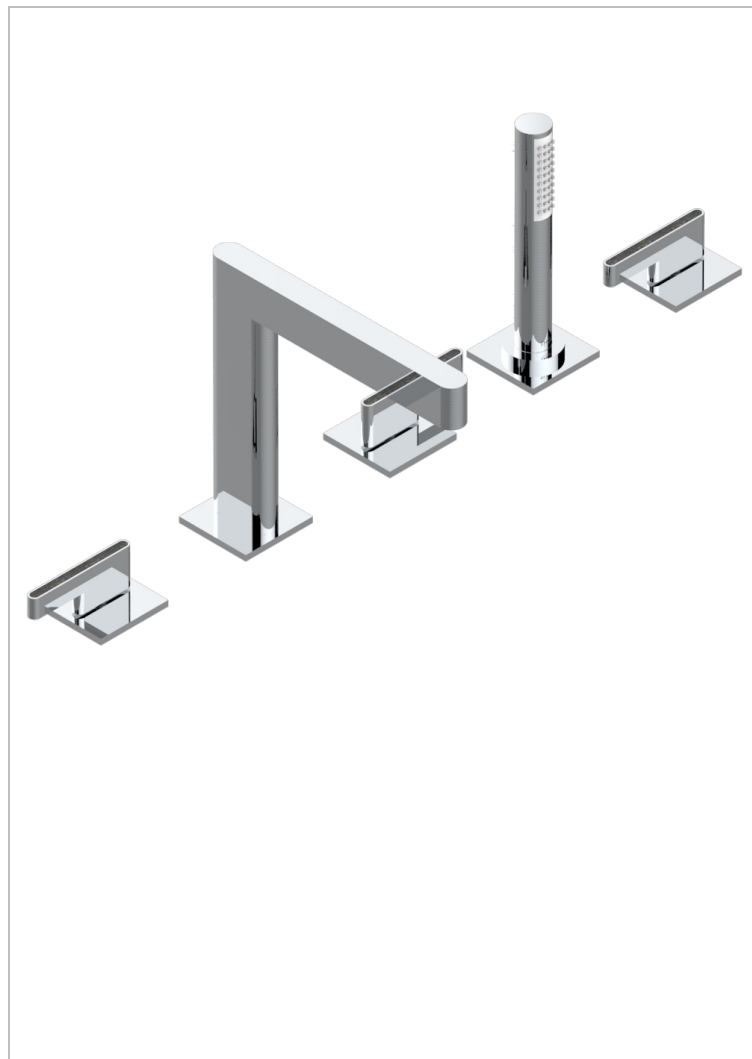

ICON-X CARBON GOLD WITH LEVER

U7T-1132SG

5-hole bath/shower mixer with super goliath spout, 2 x 3/4" valves, and rim mounted handshower supplied by progressive cartridge mixer

CHARACTERISTIC

- Icon-x carbon gold with lever
- 5-hole bath/shower mixer with super goliath spout, 2 x 3/4" valves, and rim mounted handshower supplied by progressive cartridge mixer

AVAILABLE FINITIONS

Antique nickel - H28
Black ceram - D30
Blush PVD - H62
Brass color PVD - H49
Brown bronze color PVD - F33
Gold color PVD - H52

Graphite PVD - H64
Matt Umber PVD - H67
Matt blush PVD - H60
Matt brass color PVD - H50
Matt brown bronze color PVD - F34
Matt chrome - C02