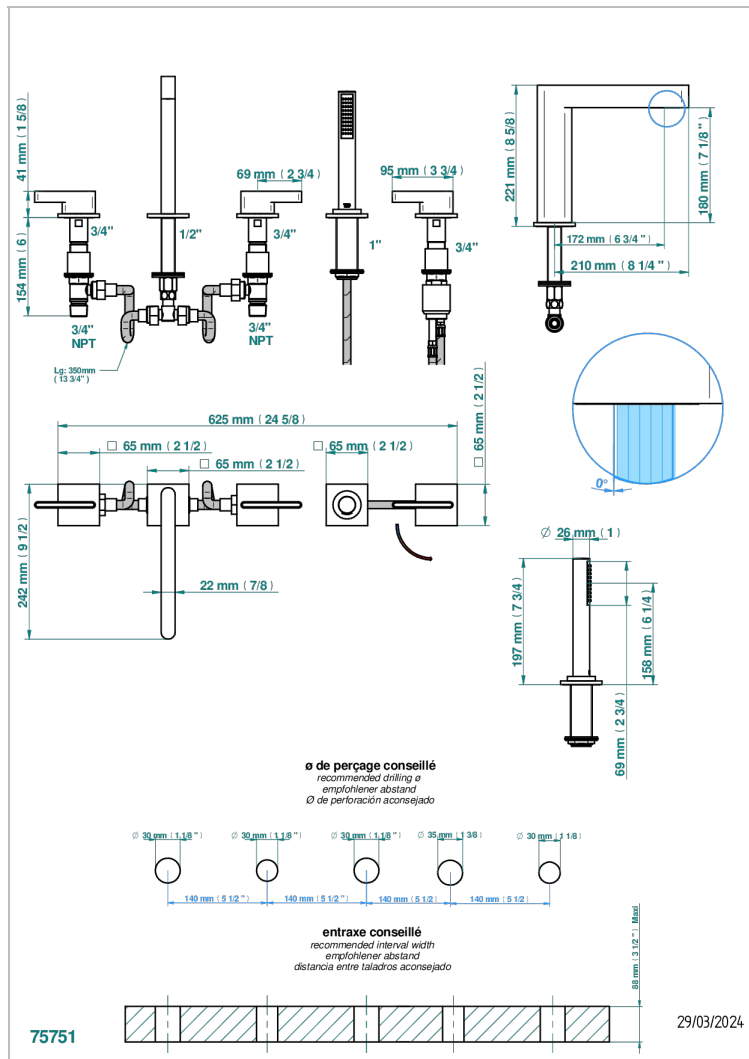

ICON-X CARBON GOLD WITH LEVER

U7T-1132SG

5-hole bath/shower mixer with super goliath spout, 2 x 3/4" valves, and rim mounted handshower supplied by progressive cartridge mixer

CHARACTERISTIC

- Icon-x carbon gold with lever
- 5-hole bath/shower mixer with super goliath spout, 2 x 3/4" valves, and rim mounted handshower supplied by progressive cartridge mixer

AVAILABLE FINITIONS

Antique nickel - H28
Black ceram - D30
Blush PVD - H62
Brass color PVD - H49
Brown bronze color PVD - F33
Gold color PVD - H52

Graphite PVD - H64
Matt Umber PVD - H67
Matt blush PVD - H60
Matt brass color PVD - H50
Matt brown bronze color PVD - F34
Matt chrome - C02