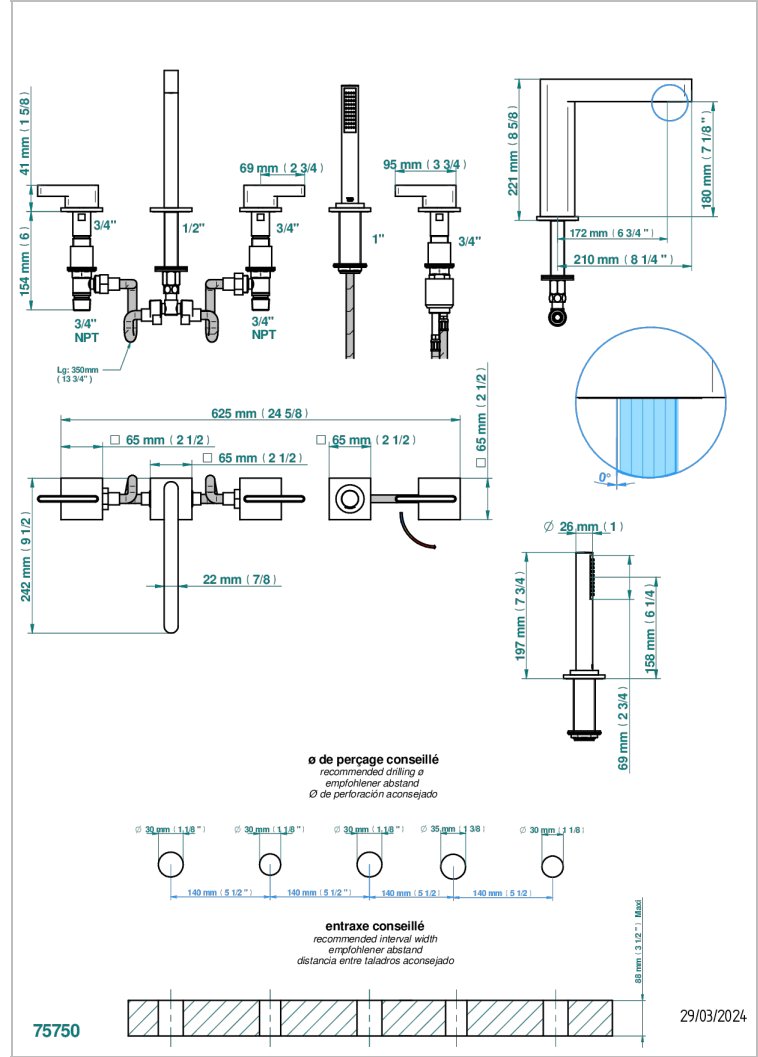

ICON-X TITANIUM WITH LEVER

U7M-1132SG

5-hole bath/shower mixer with super goliath spout, 2 x 3/4" valves, and rim mounted handshower supplied by progressive cartridge mixer

THG
PARIS

CHARACTERISTIC

- Icon-x titanium with lever
- 5-hole bath/shower mixer with super goliath spout, 2 x 3/4" valves, and rim mounted handshower supplied by progressive cartridge mixer