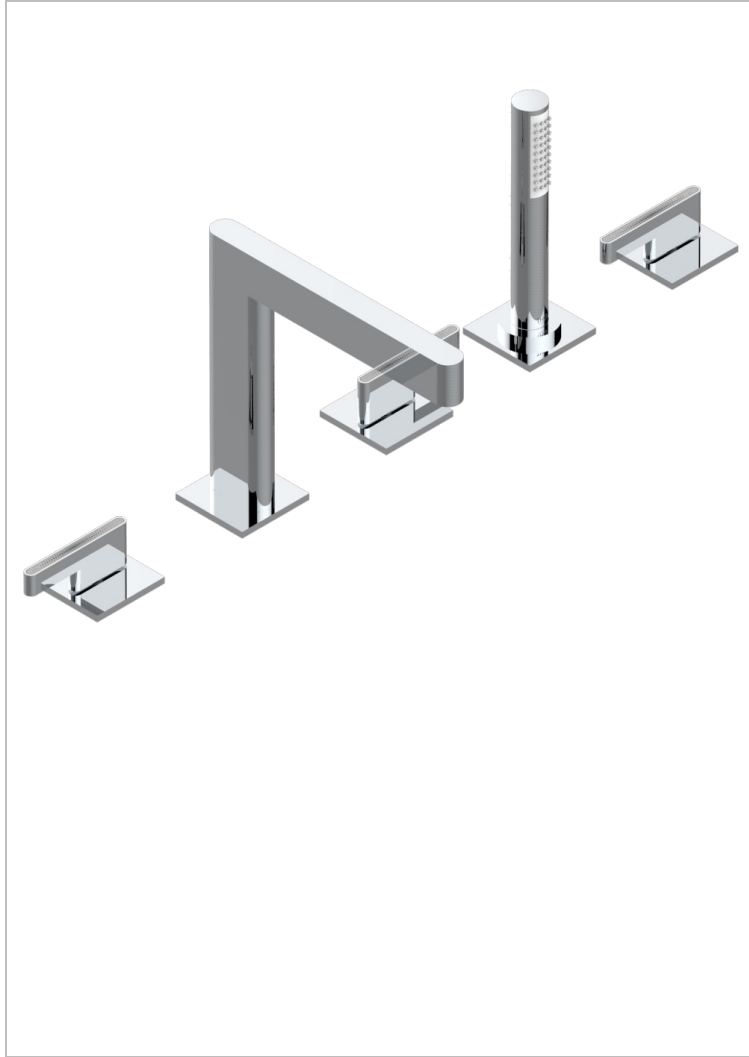

ICON-X TITANIUM WITH LEVER

U7M-1132SG

5-hole bath/shower mixer with super goliath spout, 2 x 3/4" valves, and rim mounted handshower supplied by progressive cartridge mixer

THG
PARIS

CHARACTERISTIC

- Icon-x titanium with lever
- 5-hole bath/shower mixer with super goliath spout, 2 x 3/4" valves, and rim mounted handshower supplied by progressive cartridge mixer

AVAILABLE FINITIONS

Antique nickel - H28
Black ceram - D30
Blush PVD - H62
Brass color PVD - H49
Brown bronze color PVD - F33
Gold color PVD - H52

Graphite PVD - H64
Matt Umber PVD - H67
Matt blush PVD - H60
Matt brass color PVD - H50
Matt brown bronze color PVD - F34
Matt chrome - C02