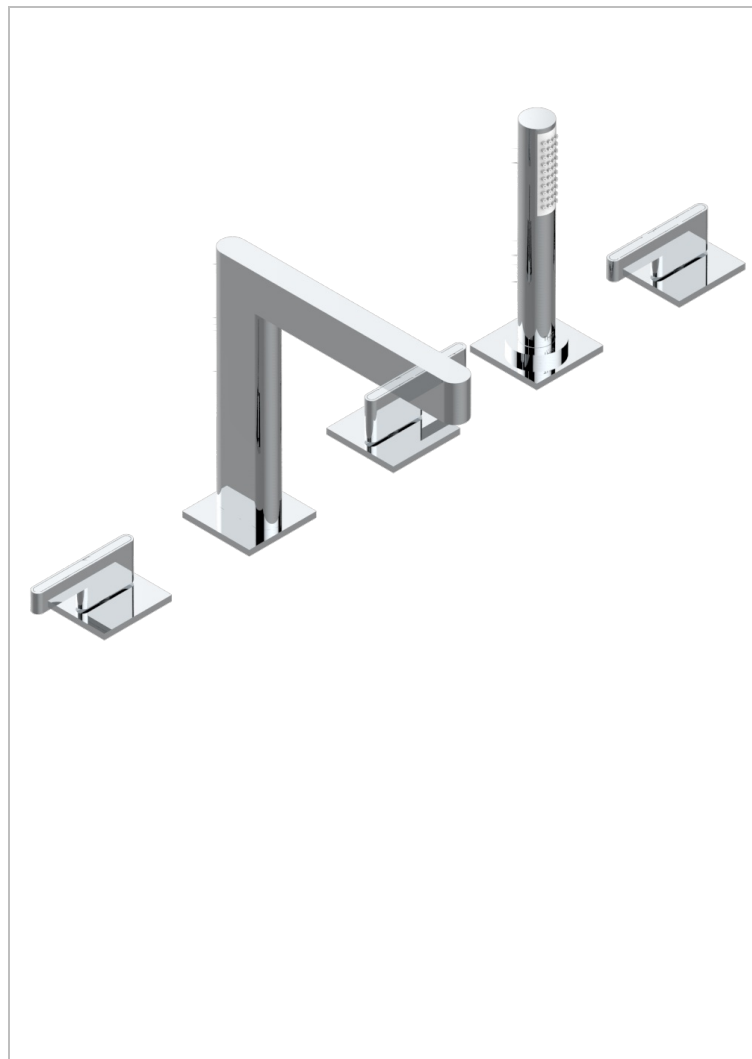

ICON-X METAL INLAYS WITH LEVER

U7K-1132SG

5-hole bath/shower mixer with super goliath spout, 2 x 3/4" valves, and rim mounted handshower supplied by progressive cartridge mixer

CHARACTERISTIC

- Icon-x metal inlays with lever
- 5-hole bath/shower mixer with super goliath spout, 2 x 3/4" valves, and rim mounted handshower supplied by progressive cartridge mixer

AVAILABLE FINITIONS

Antique nickel - H28
Black ceram - D30
Blush PVD - H62
Brass color PVD - H49
Brown bronze color PVD - F33
Gold color PVD - H52

Graphite PVD - H64
Matt Umber PVD - H67
Matt blush PVD - H60
Matt brass color PVD - H50
Matt brown bronze color PVD - F34
Matt chrome - C02