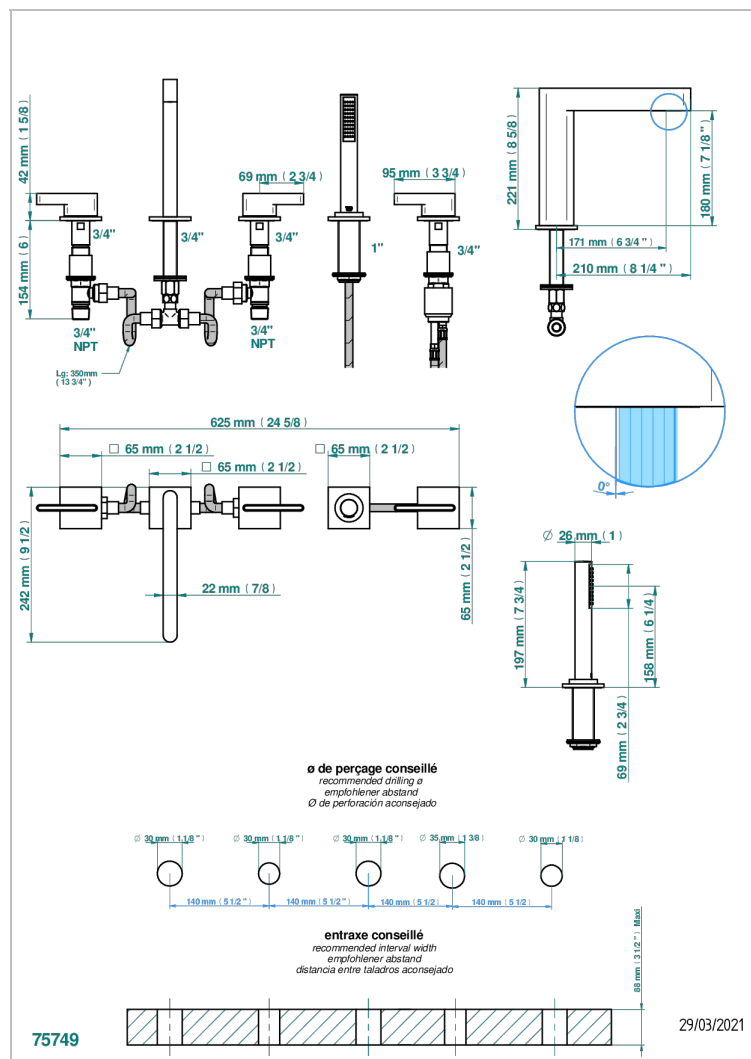

ICON-X METAL INLAYS WITH LEVER

U7K-1132SG

5-hole bath/shower mixer with super goliath spout, 2 x 3/4" valves, and rim mounted handshower supplied by progressive cartridge mixer

CHARACTERISTIC

- Icon-x metal inlays with lever
- 5-hole bath/shower mixer with super goliath spout, 2 x 3/4" valves, and rim mounted handshower supplied by progressive cartridge mixer