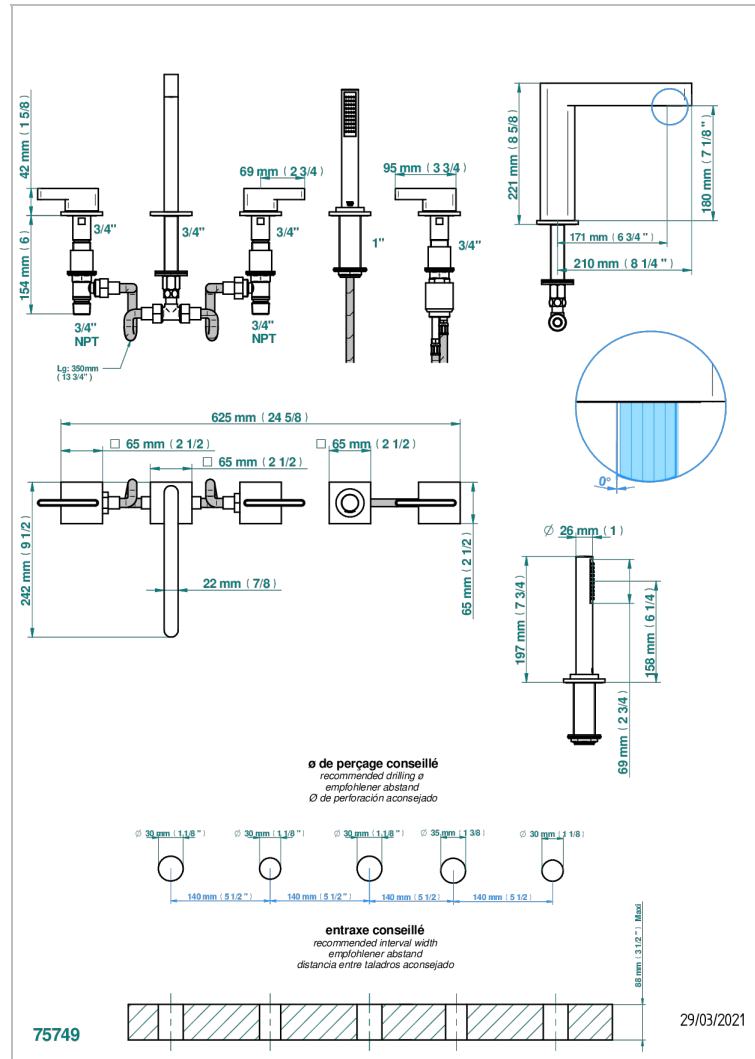

# ICON-X METAL INLAYS WITH LEVER

U7K-1132SG

5-hole bath/shower mixer with super goliath spout, 2 x 3/4" valves, and rim mounted handshower supplied by progressive cartridge mixer

## CHARACTERISTIC

- Icon-x metal inlays with lever
- 5-hole bath/shower mixer with super goliath spout, 2 x 3/4" valves, and rim mounted handshower supplied by progressive cartridge mixer