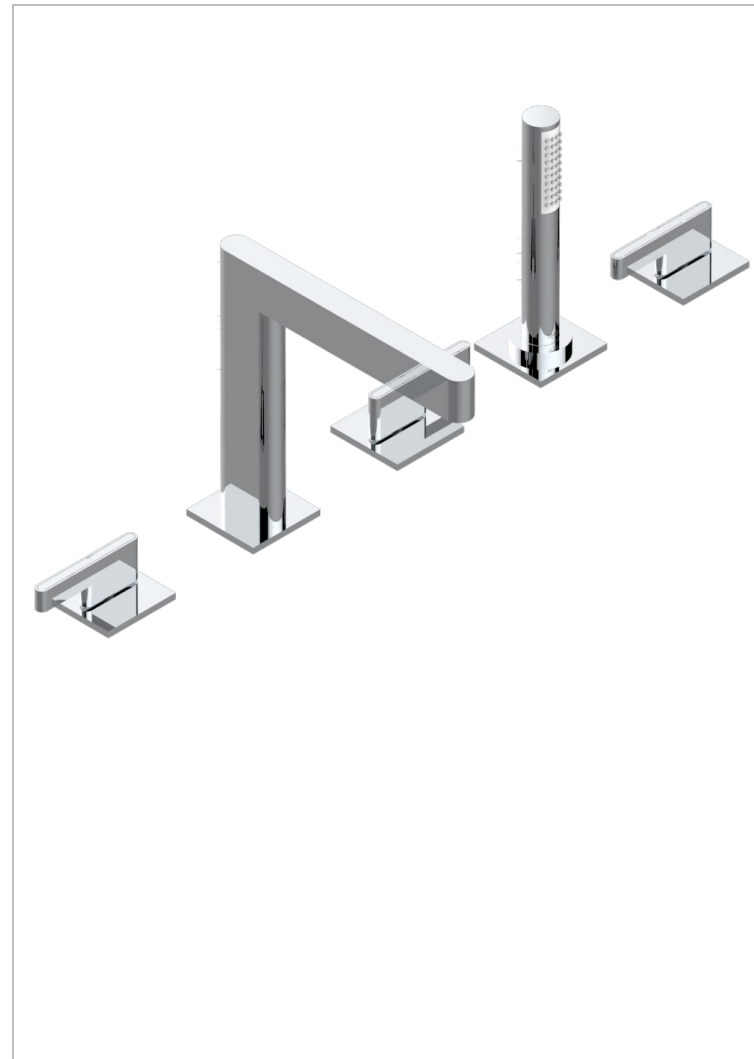

# ICON-X METAL INLAYS WITH LEVER

U7K-1132SG

5-hole bath/shower mixer with super goliath spout, 2 x 3/4" valves, and rim mounted handshower supplied by progressive cartridge mixer

## CHARACTERISTIC

- Icon-x metal inlays with lever
- 5-hole bath/shower mixer with super goliath spout, 2 x 3/4" valves, and rim mounted handshower supplied by progressive cartridge mixer