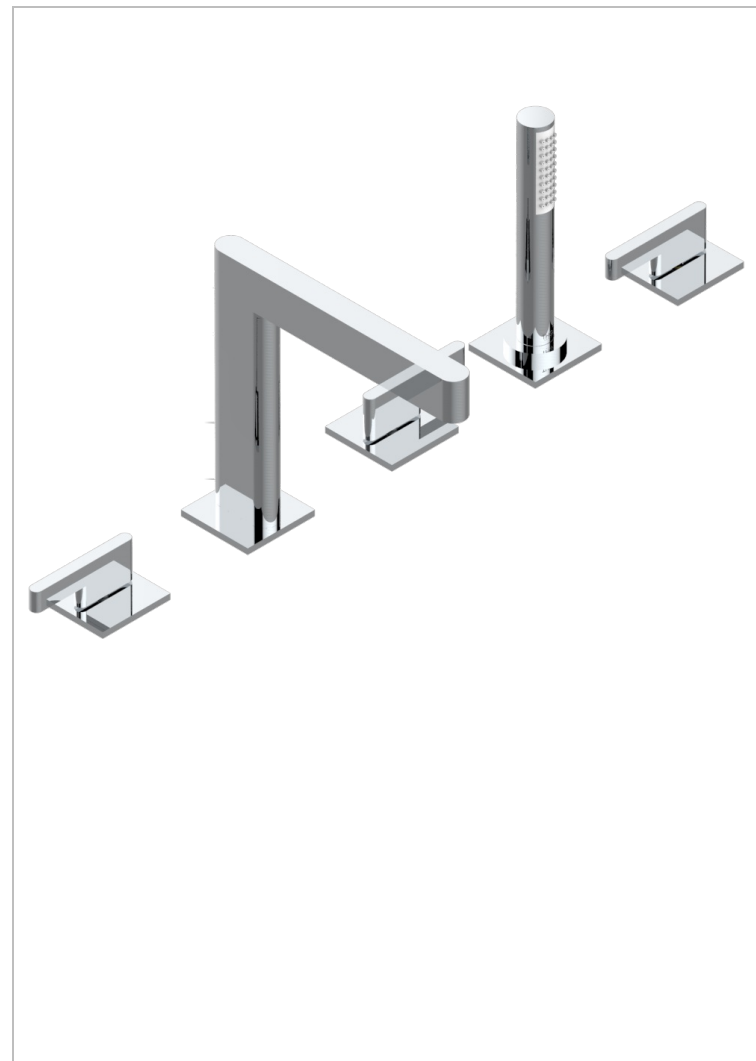

ICON-X WITH LEVER

U7H-1132SG

THG
PARIS

5-hole bath/shower mixer with super goliath spout, 2 x 3/4" valves, and rim mounted handshower supplied by progressive cartridge mixer

CHARACTERISTIC

- Icon-x with lever
- 5-hole bath/shower mixer with super goliath spout, 2 x 3/4" valves, and rim mounted handshower supplied by progressive cartridge mixer