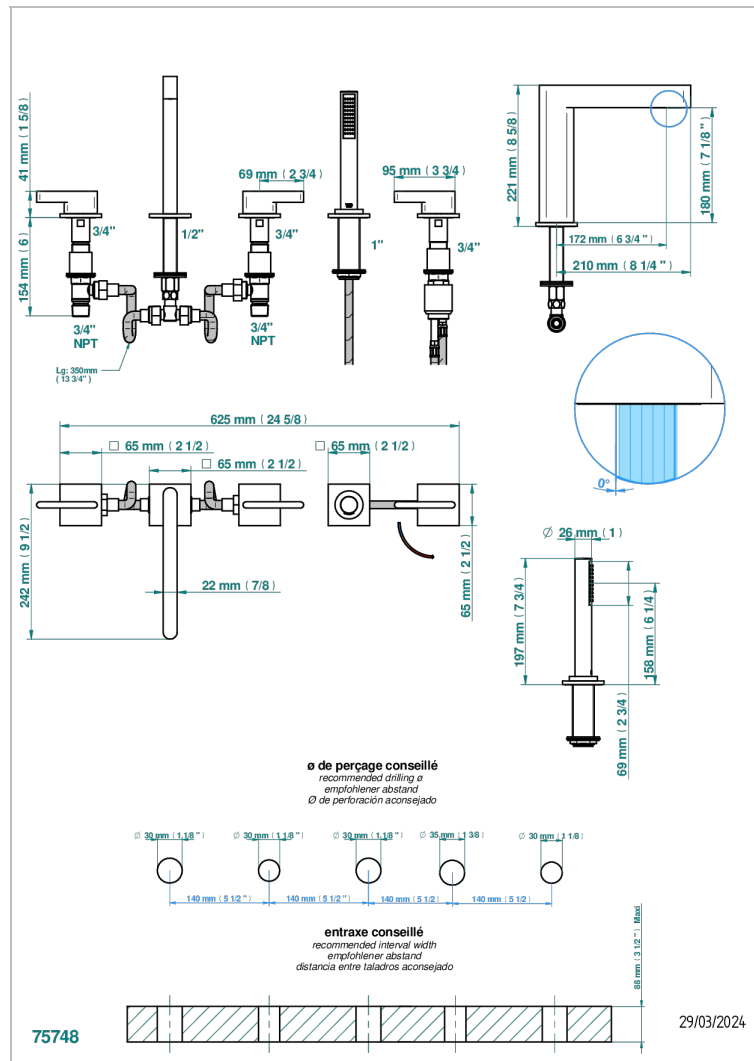

ICON-X WITH LEVER

U7H-1132SG

THG
PARIS

5-hole bath/shower mixer with super goliath spout, 2 x 3/4" valves, and rim mounted handshower supplied by progressive cartridge mixer

CHARACTERISTIC

- Icon-x with lever
- 5-hole bath/shower mixer with super goliath spout, 2 x 3/4" valves, and rim mounted handshower supplied by progressive cartridge mixer