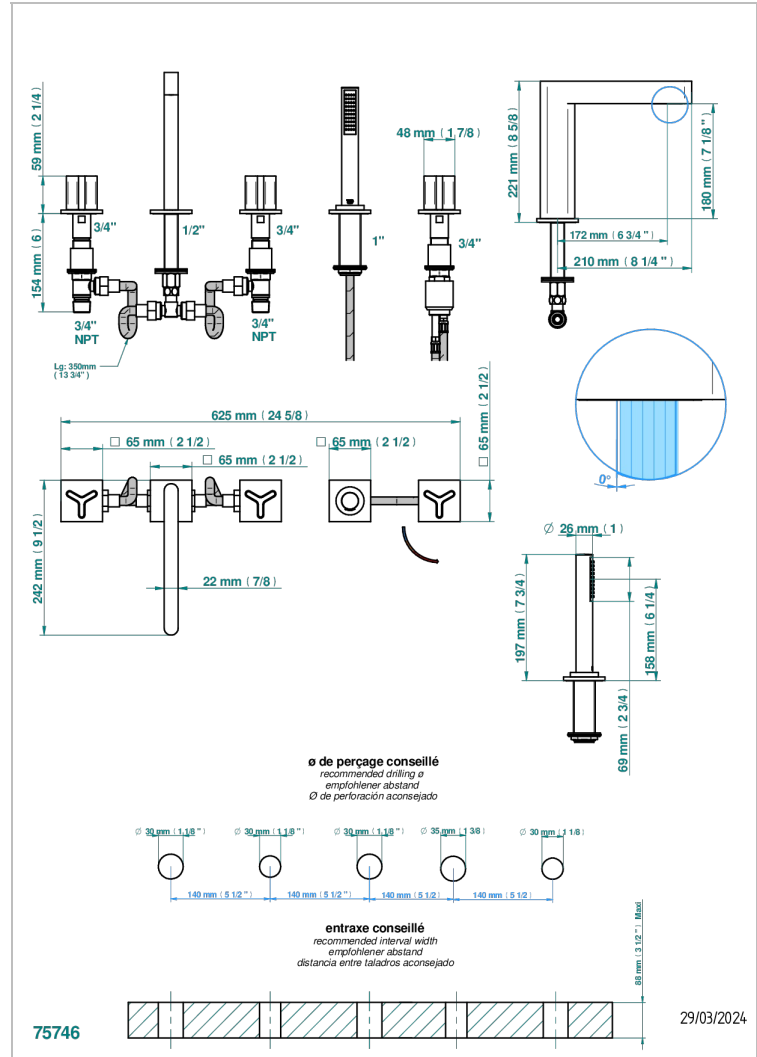

# ICON-X CARBON GOLD

U7S-1132SG

5-hole bath/shower mixer with super goliath spout, 2 x 3/4" valves, and rim mounted handshower supplied by progressive cartridge mixer

## CHARACTERISTIC

- Icon-x carbon gold
- 5-hole bath/shower mixer with super goliath spout, 2 x 3/4" valves, and rim mounted handshower supplied by progressive cartridge mixer