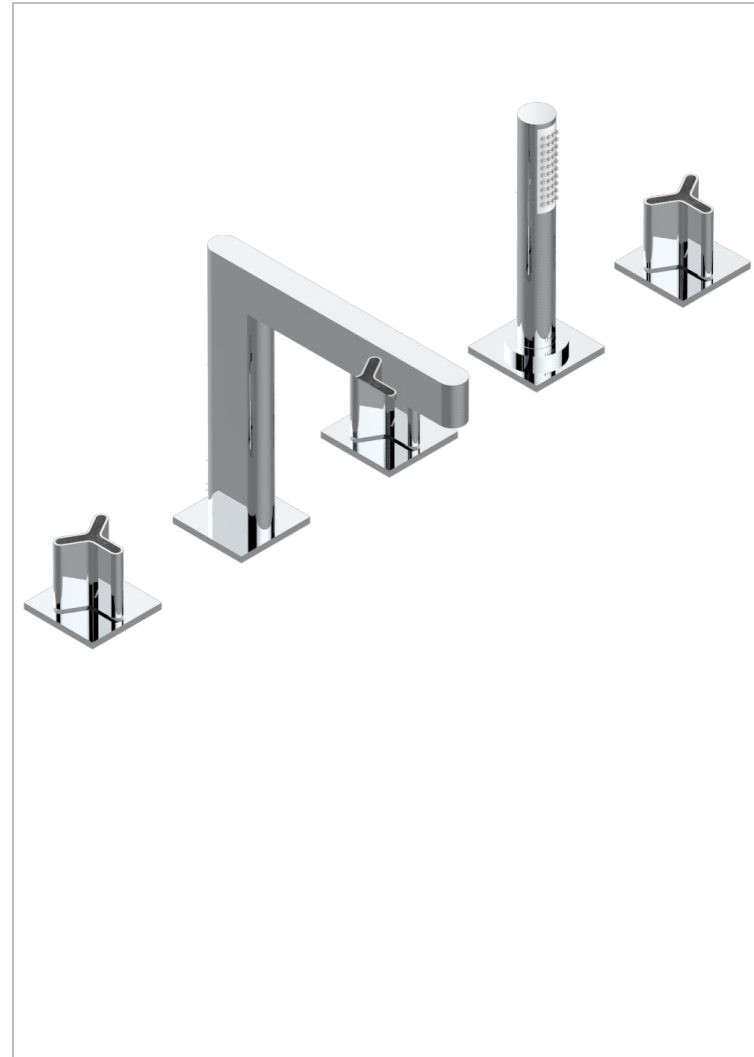

# ICON-X CARBON GOLD

U7S-1132SG

5-hole bath/shower mixer with super goliath spout, 2 x 3/4" valves, and rim mounted handshower supplied by progressive cartridge mixer

## CHARACTERISTIC

- Icon-x carbon gold
- 5-hole bath/shower mixer with super goliath spout, 2 x 3/4" valves, and rim mounted handshower supplied by progressive cartridge mixer

## AVAILABLE FINITIONS

Antique nickel - H28  
Black ceram - D30  
Blush PVD - H62  
Brass color PVD - H49  
Brown bronze color PVD - F33  
Gold color PVD - H52

Graphite PVD - H64  
Matt Umber PVD - H67  
Matt blush PVD - H60  
Matt brass color PVD - H50  
Matt brown bronze color PVD - F34  
Matt chrome - C02