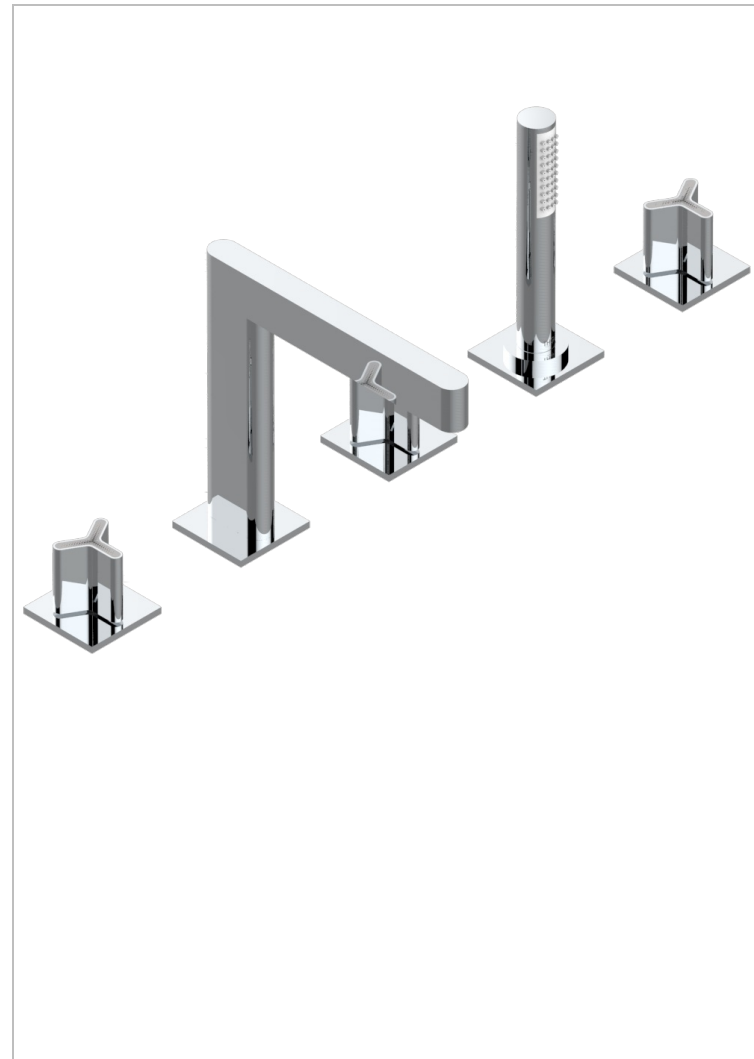

ICON-X TITANIUM

U7L-1132SG

THG
PARIS

5-hole bath/shower mixer with super goliath spout, 2 x 3/4" valves, and rim mounted handshower supplied by progressive cartridge mixer

CHARACTERISTIC

- Icon-x titanium
- 5-hole bath/shower mixer with super goliath spout, 2 x 3/4" valves, and rim mounted handshower supplied by progressive cartridge mixer

AVAILABLE FINITIONS

Antique nickel - H28
Black ceram - D30
Blush PVD - H62
Brass color PVD - H49
Brown bronze color PVD - F33
Gold color PVD - H52

Graphite PVD - H64
Matt Umber PVD - H67
Matt blush PVD - H60
Matt brass color PVD - H50
Matt brown bronze color PVD - F34
Matt chrome - C02