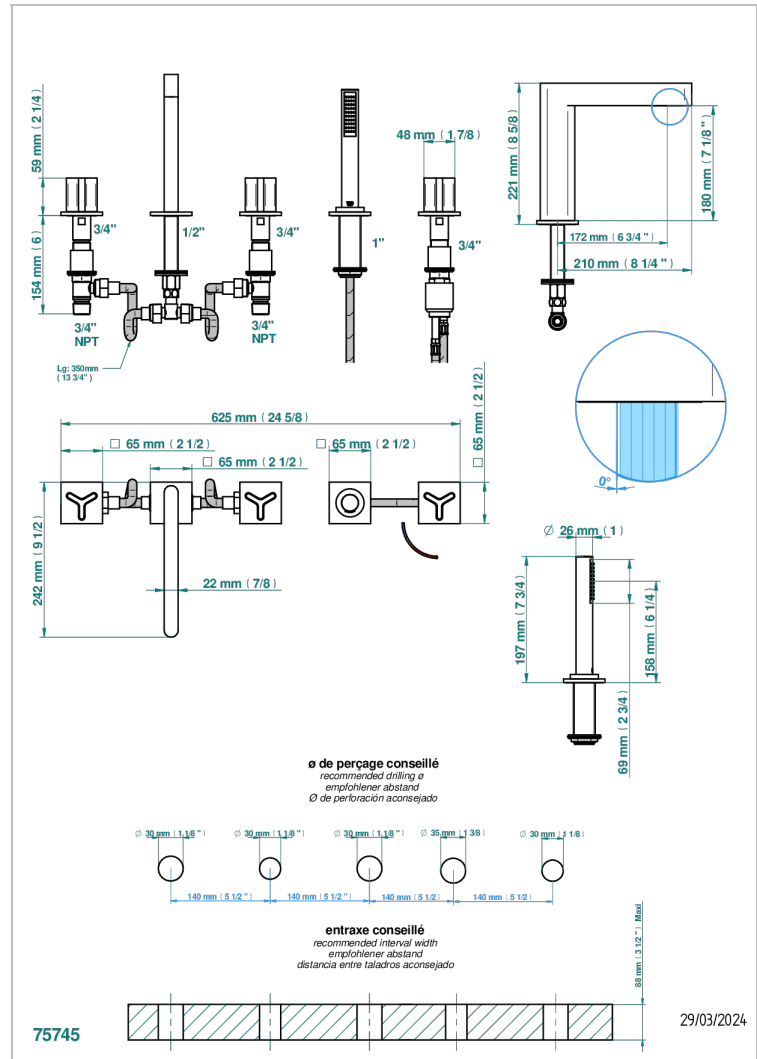

ICON-X TITANIUM

U7L-1132SG

THG
PARIS

5-hole bath/shower mixer with super goliath spout, 2 x 3/4" valves, and rim mounted handshower supplied by progressive cartridge mixer

CHARACTERISTIC

- Icon-x titanium
- 5-hole bath/shower mixer with super goliath spout, 2 x 3/4" valves, and rim mounted handshower supplied by progressive cartridge mixer