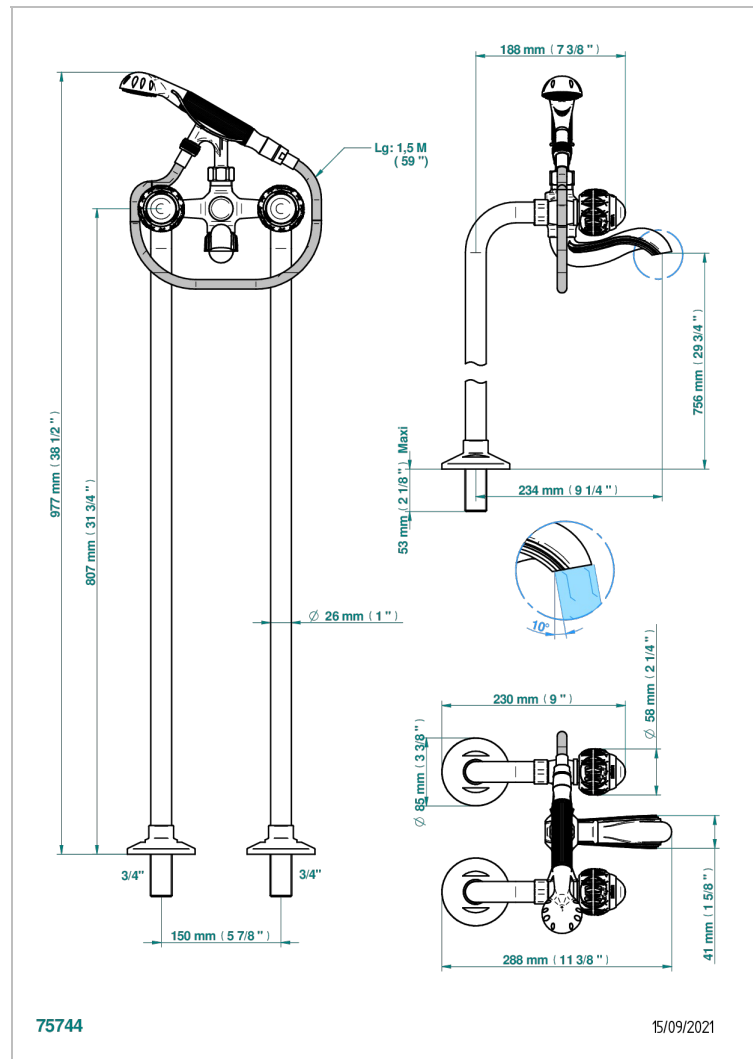

# PANTHERE BLACK CRYSTAL

A2K-13CS

Bath shower tub filler with floor risers

THG<sup>®</sup>  
PARIS

## CHARACTERISTIC

- ACS : 21ACCLY034