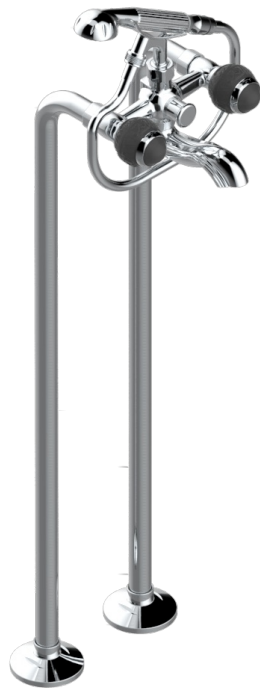

# PANTHERE BLACK CRYSTAL

A2K-13CS

Bath shower tub filler with floor risers

THG<sup>®</sup>  
PARIS

## CHARACTERISTIC

- ACS : 21ACCLY034

## AVAILABLE FINITIONS

Black ceram - D30

Blush PVD - H62

Brass color PVD - H49

Brown bronze color PVD - F33

Chrome polished - A02

Chrome polished / gold polished - G02

Copper antique matt, coated - H07

Nickel color PVD - H55

Nickel polished - B01

Soft gold - F30

Soft matt gold - F31

Umber PVD - H66