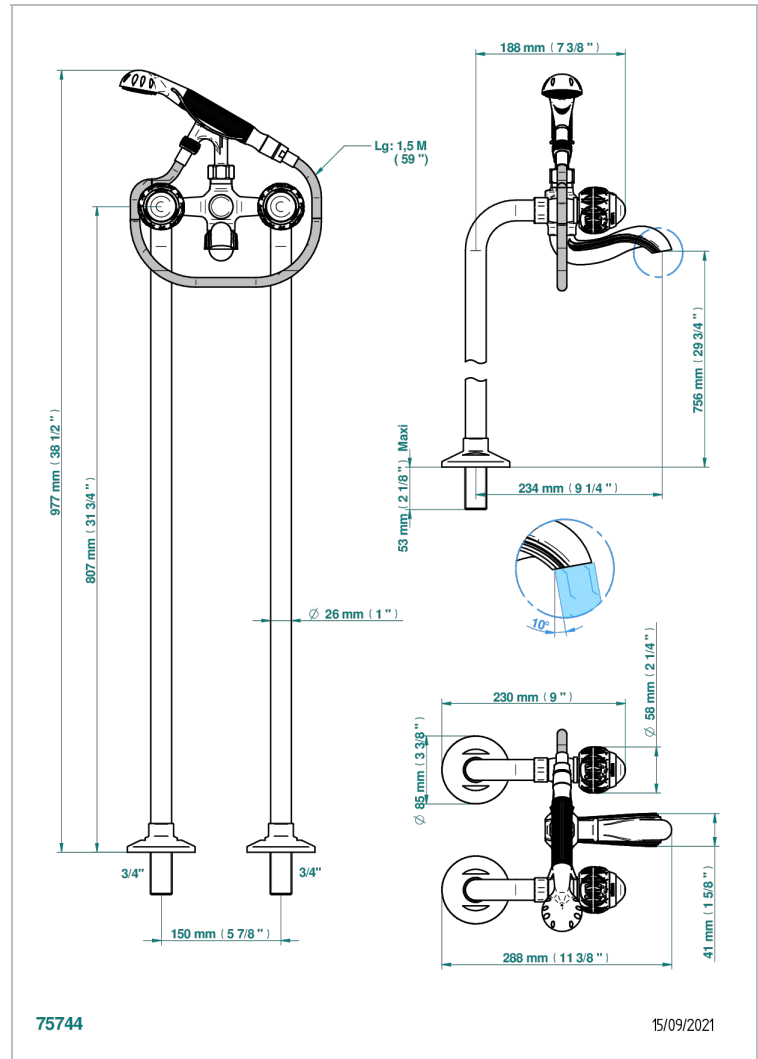

# PANTHERE BLACK CRYSTAL

A2K-13CS

Free-standing bath/shower mixer with upright connections

THG®  
PARIS

## CHARACTERISTIC

- ACS : 21ACCLY034

## RELATED SKU'S

- Ref. G00-13800A Set of installation for tub filler