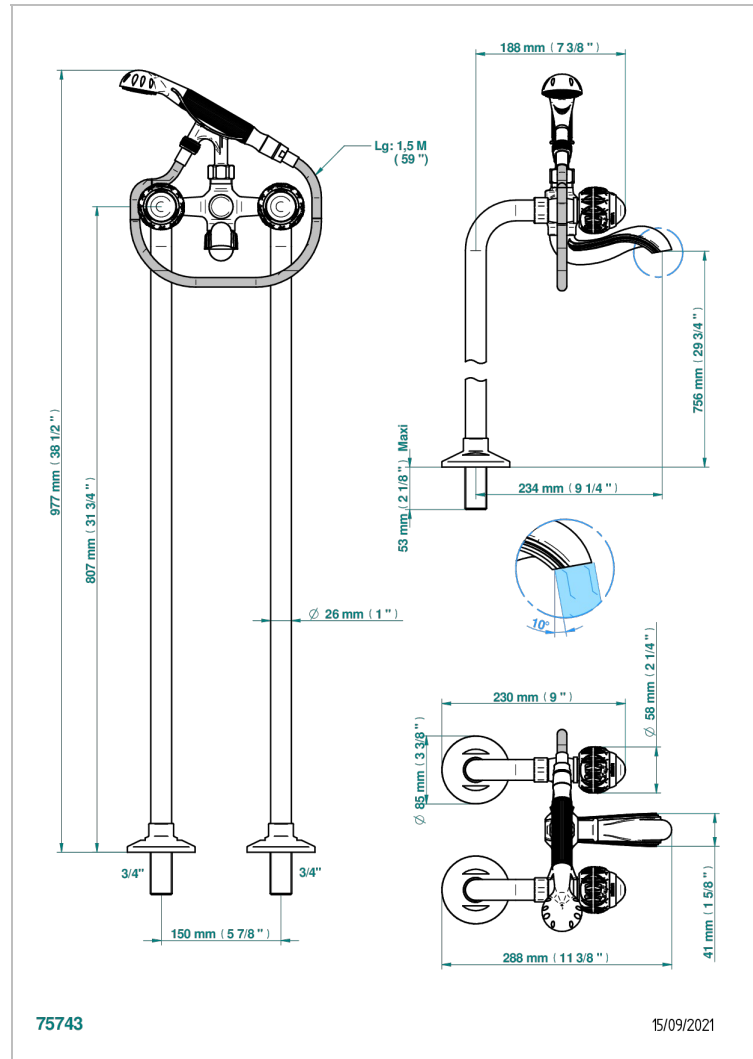

# PANTHERE CLEAR CRYSTAL

A2H-13CS

Bath shower tub filler with floor risers

THG<sup>®</sup>  
PARIS

## CHARACTERISTIC

- ACS : 21ACCLY034