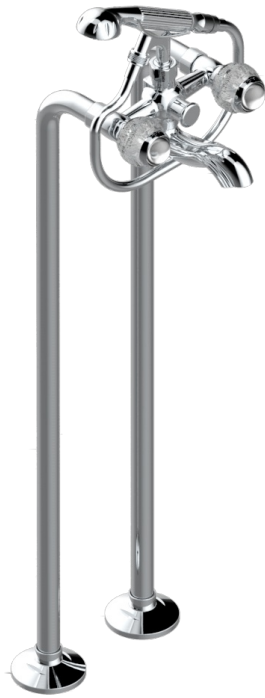

# PANTHERE CLEAR CRYSTAL

A2H-13CS

Bath shower tub filler with floor risers

THG<sup>®</sup>  
PARIS

## CHARACTERISTIC

- ACS : 21ACCLY034

## AVAILABLE FINITIONS

Black ceram - D30

Blush PVD - H62

Brass color PVD - H49

Brown bronze color PVD - F33

Chrome polished - A02

Chrome polished / gold polished - G02

Copper antique matt, coated - H07

Nickel color PVD - H55

Nickel polished - B01

Soft gold - F30

Soft matt gold - F31

Umber PVD - H66