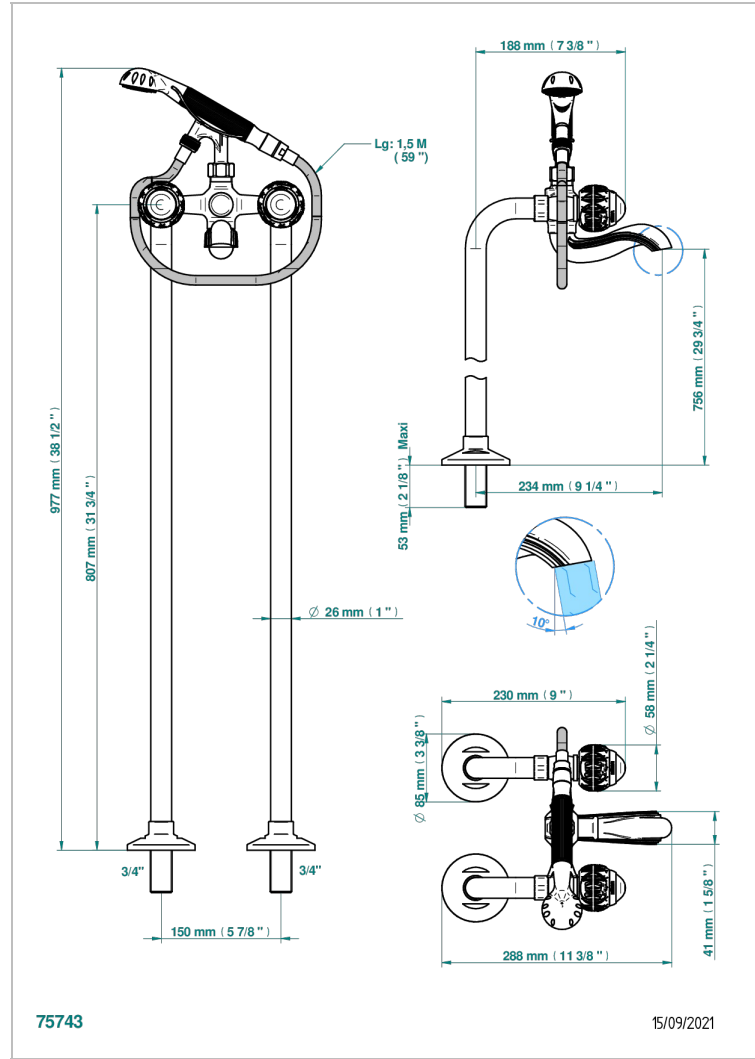

# PANTHERE CLEAR CRYSTAL

A2H-13CS

Free-standing bath/shower mixer with upright connections

THG<sup>®</sup>  
PARIS

## CHARACTERISTIC

- ACS : 21ACCLY034

## RELATED SKU'S

- Ref. G00-13800A Set of installation for tub filler