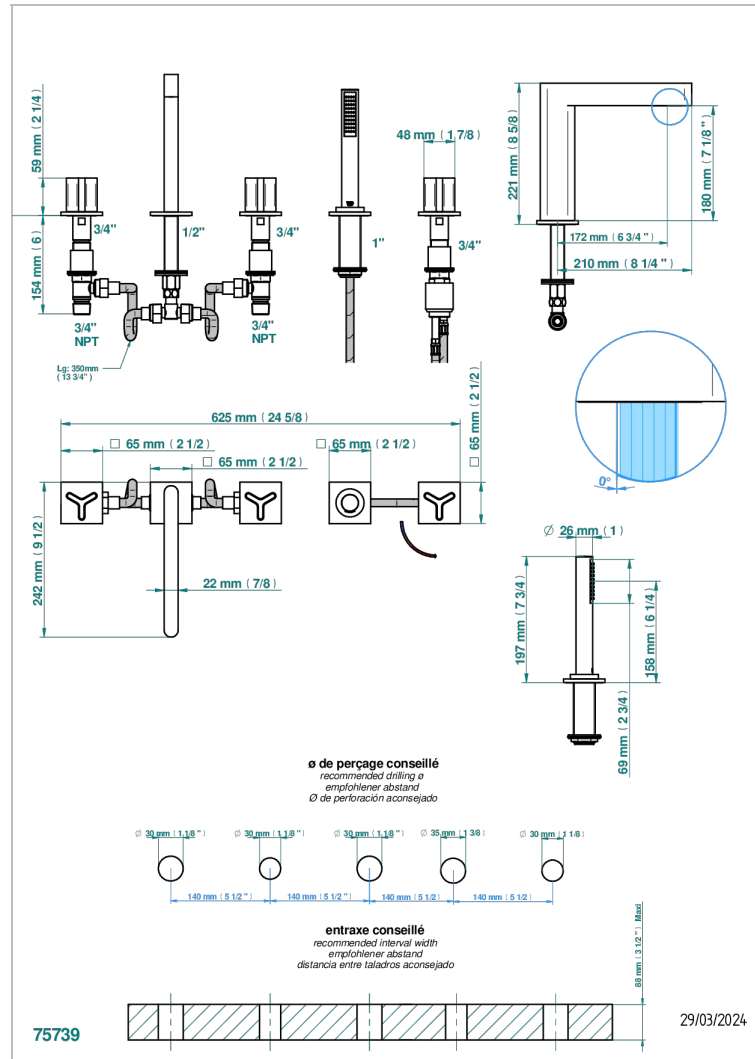

ICON-X METAL INLAYS

U7J-1132SG

5-hole bath/shower mixer with super goliath spout, 2 x 3/4" valves, and rim mounted handshower supplied by progressive cartridge mixer

CHARACTERISTIC

- Icon-x metal inlays
- 5-hole bath/shower mixer with super goliath spout, 2 x 3/4" valves, and rim mounted handshower supplied by progressive cartridge mixer