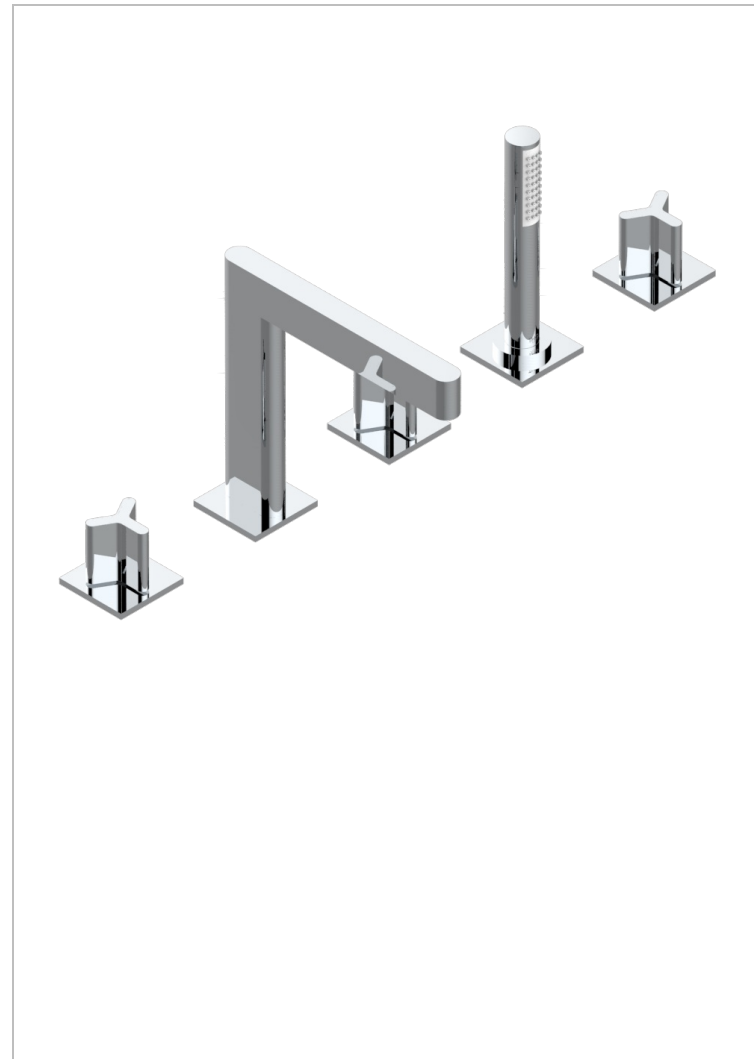

ICON-X METAL INLAYS

U7J-1132SG

5-hole bath/shower mixer with super goliath spout, 2 x 3/4" valves, and rim mounted handshower supplied by progressive cartridge mixer

CHARACTERISTIC

- Icon-x metal inlays
- 5-hole bath/shower mixer with super goliath spout, 2 x 3/4" valves, and rim mounted handshower supplied by progressive cartridge mixer

AVAILABLE FINITIONS

Antique nickel - H28
Black ceram - D30
Blush PVD - H62
Brass color PVD - H49
Brown bronze color PVD - F33
Gold color PVD - H52

Graphite PVD - H64
Matt Umber PVD - H67
Matt blush PVD - H60
Matt brass color PVD - H50
Matt brown bronze color PVD - F34
Matt chrome - C02